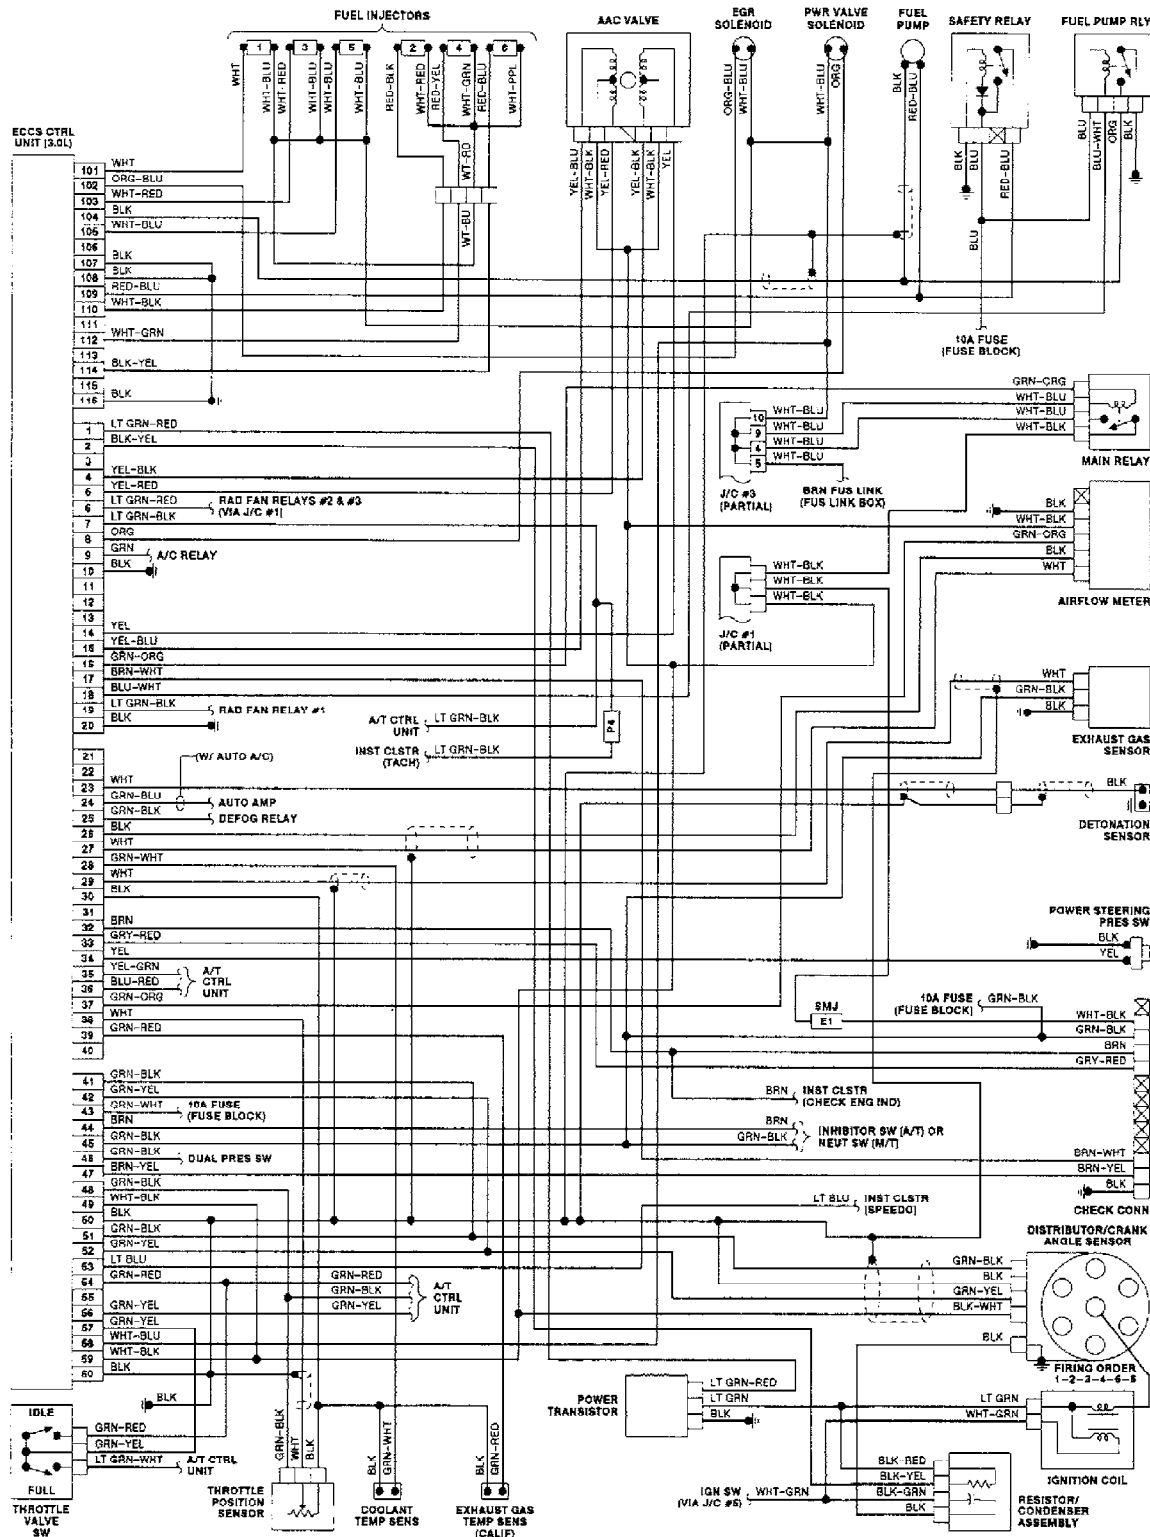

L - WIRING DIAGRAMS

1990 Nissan 240SX

1990 ENGINE PERFORMANCE
 Wiring Diagrams

Nissan; 240SX, 300ZX, Axxess, Maxima, Pathfinder,
 Pickup, Pulsar, Sentra, Stanza, Van

Fig. 1: Axxess 2.4L Wiring Diagram

Fig. 2: Maxima 3.0L Wiring Diagram

Fig. 3: Pathfinder & Pickup 3.0L Wiring Diagram

201105

Fig. 4: Pickup 2.4L Wiring Diagram

Fig. 5: Pulsar NX 1.6L Wiring Diagram

Fig. 6: Sentra 1.6L Wiring Diagram

Fig. 7: Stanza 2.4L Wiring Diagram

Fig. 8: Van 2.4L Wiring Diagram

Fig. 9: 240SX 2.4L Wiring Diagram

Fig. 11: 300ZX 3.0L Wiring Diagram (2 of 2)