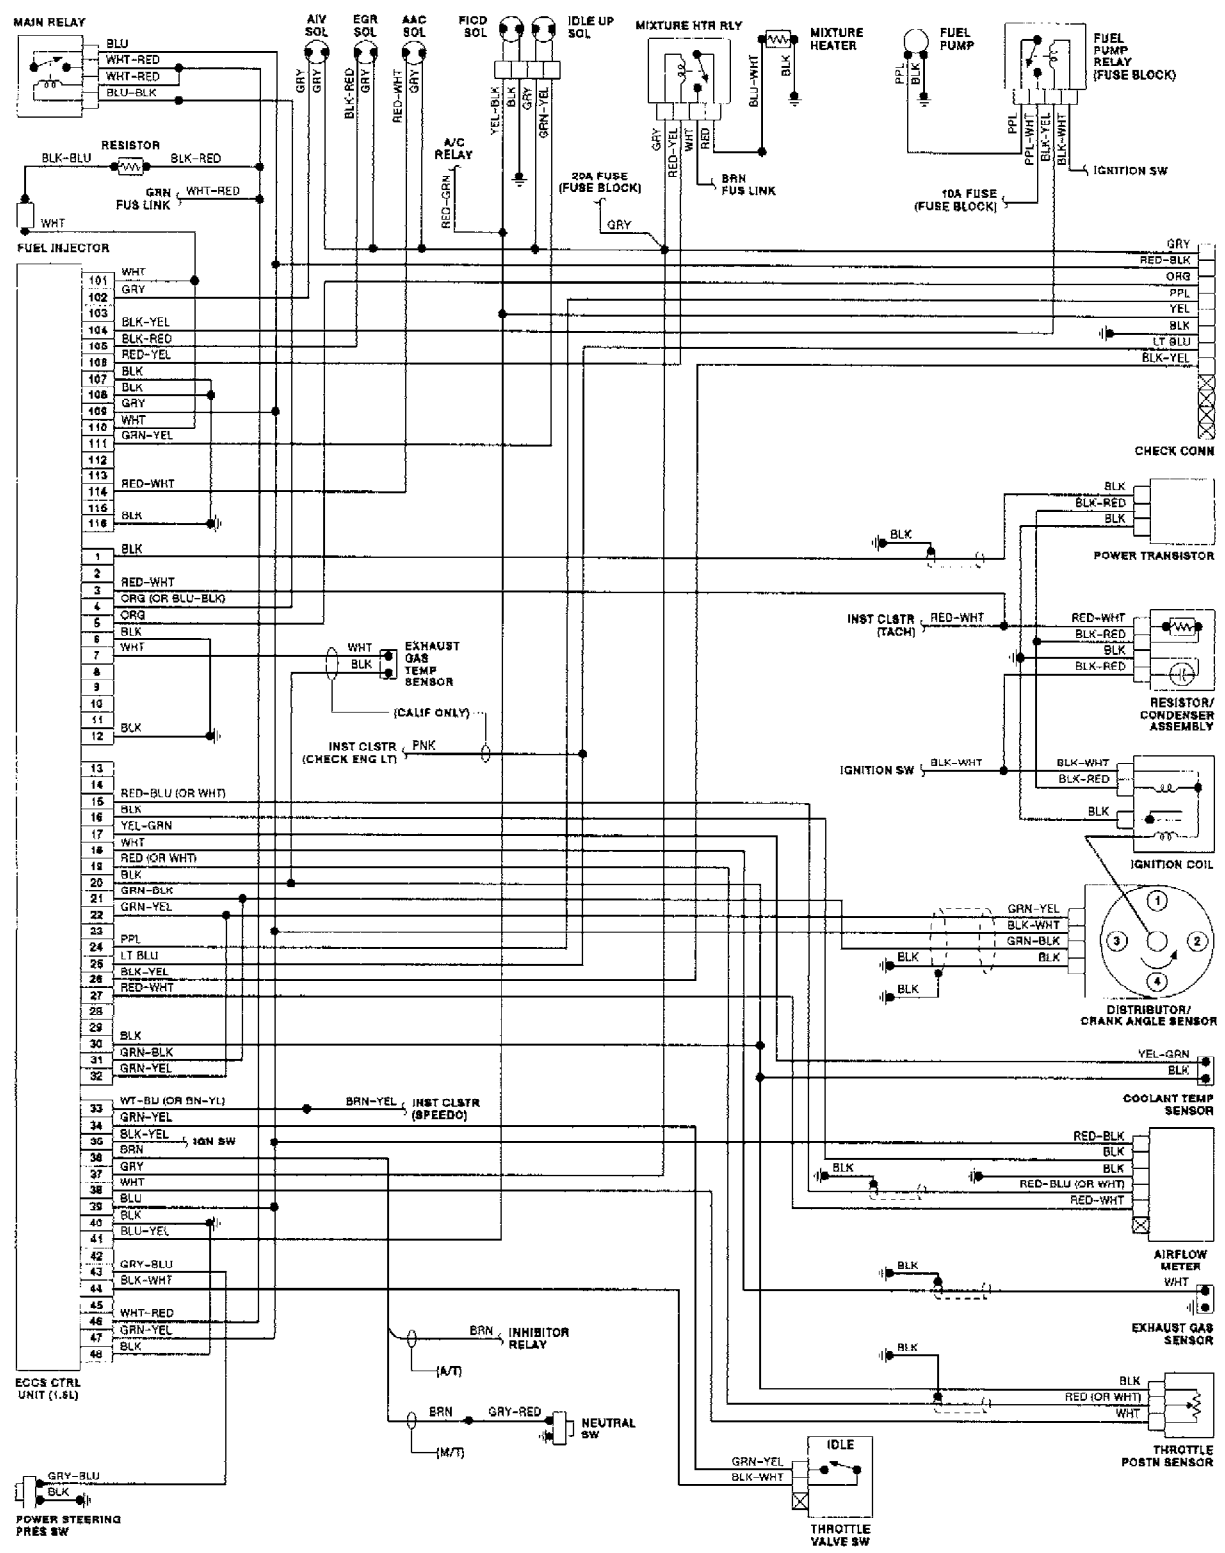

L - WIRING DIAGRAMS

1990 Nissan 240SX

1990 ENGINE PERFORMANCE
 Wiring Diagrams

Nissan; 240SX, 300ZX, Axxess, Maxima, Pathfinder,
 Pickup, Pulsar, Sentra, Stanza, Van

Fig. 1: Axxess 2.4L Wiring Diagram

Fig. 2: Maxima 3.0L Wiring Diagram

Fig. 3: Pathfinder & Pickup 3.0L Wiring Diagram

201105

Fig. 4: Pickup 2.4L Wiring Diagram

Fig. 5: Pulsar NX 1.6L Wiring Diagram

Fig. 6: Sentra 1.6L Wiring Diagram

Fig. 7: Stanza 2.4L Wiring Diagram

Fig. 8: Van 2.4L Wiring Diagram

Fig. 9: 240SX 2.4L Wiring Diagram

Fig. 11: 300ZX 3.0L Wiring Diagram (2 of 2)