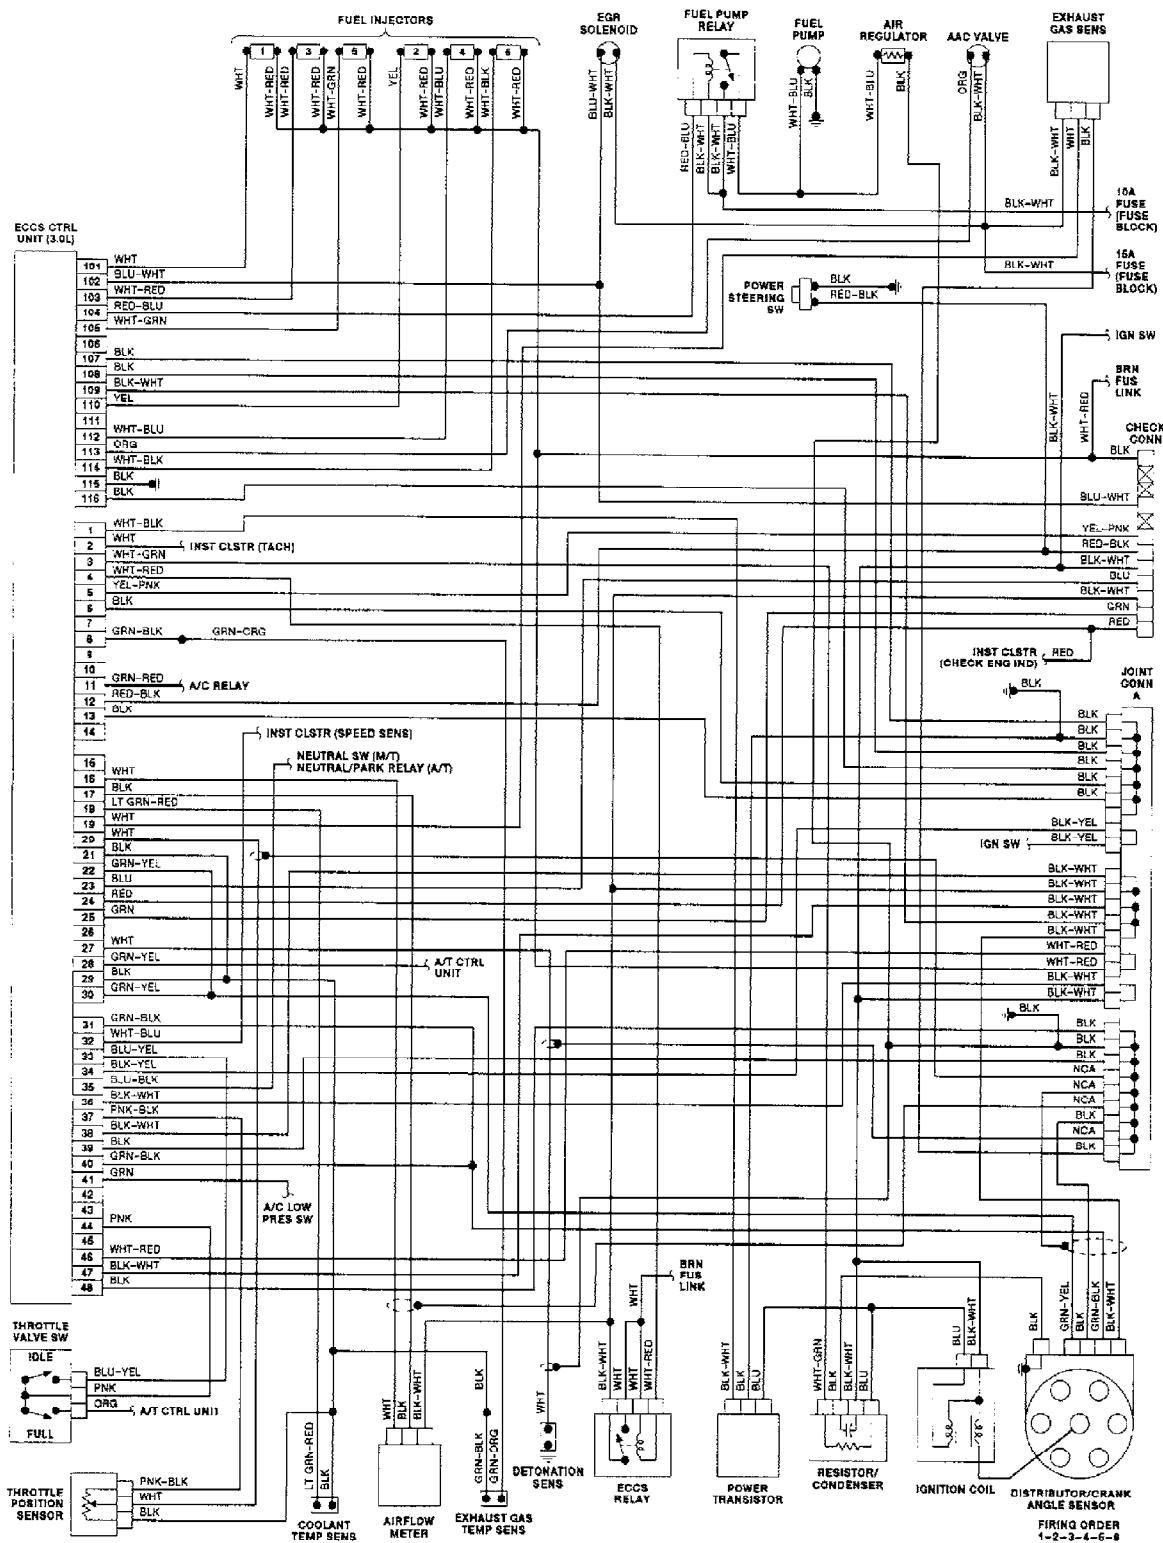

L - WIRING DIAGRAMS

1990 Nissan 240SX

1990 ENGINE PERFORMANCE
 Wiring Diagrams

Nissan; 240SX, 300ZX, Axxess, Maxima, Pathfinder,
 Pickup, Pulsar, Sentra, Stanza, Van

Fig. 1: Axxess 2.4L Wiring Diagram

Fig. 2: Maxima 3.0L Wiring Diagram

Fig. 3: Pathfinder & Pickup 3.0L Wiring Diagram

201105

Fig. 4: Pickup 2.4L Wiring Diagram

Fig. 5: Pulsar NX 1.6L Wiring Diagram

Fig. 6: Sentra 1.6L Wiring Diagram

Fig. 7: Stanza 2.4L Wiring Diagram

Fig. 8: Van 2.4L Wiring Diagram

Fig. 9: 240SX 2.4L Wiring Diagram

Fig. 11: 300ZX 3.0L Wiring Diagram (2 of 2)