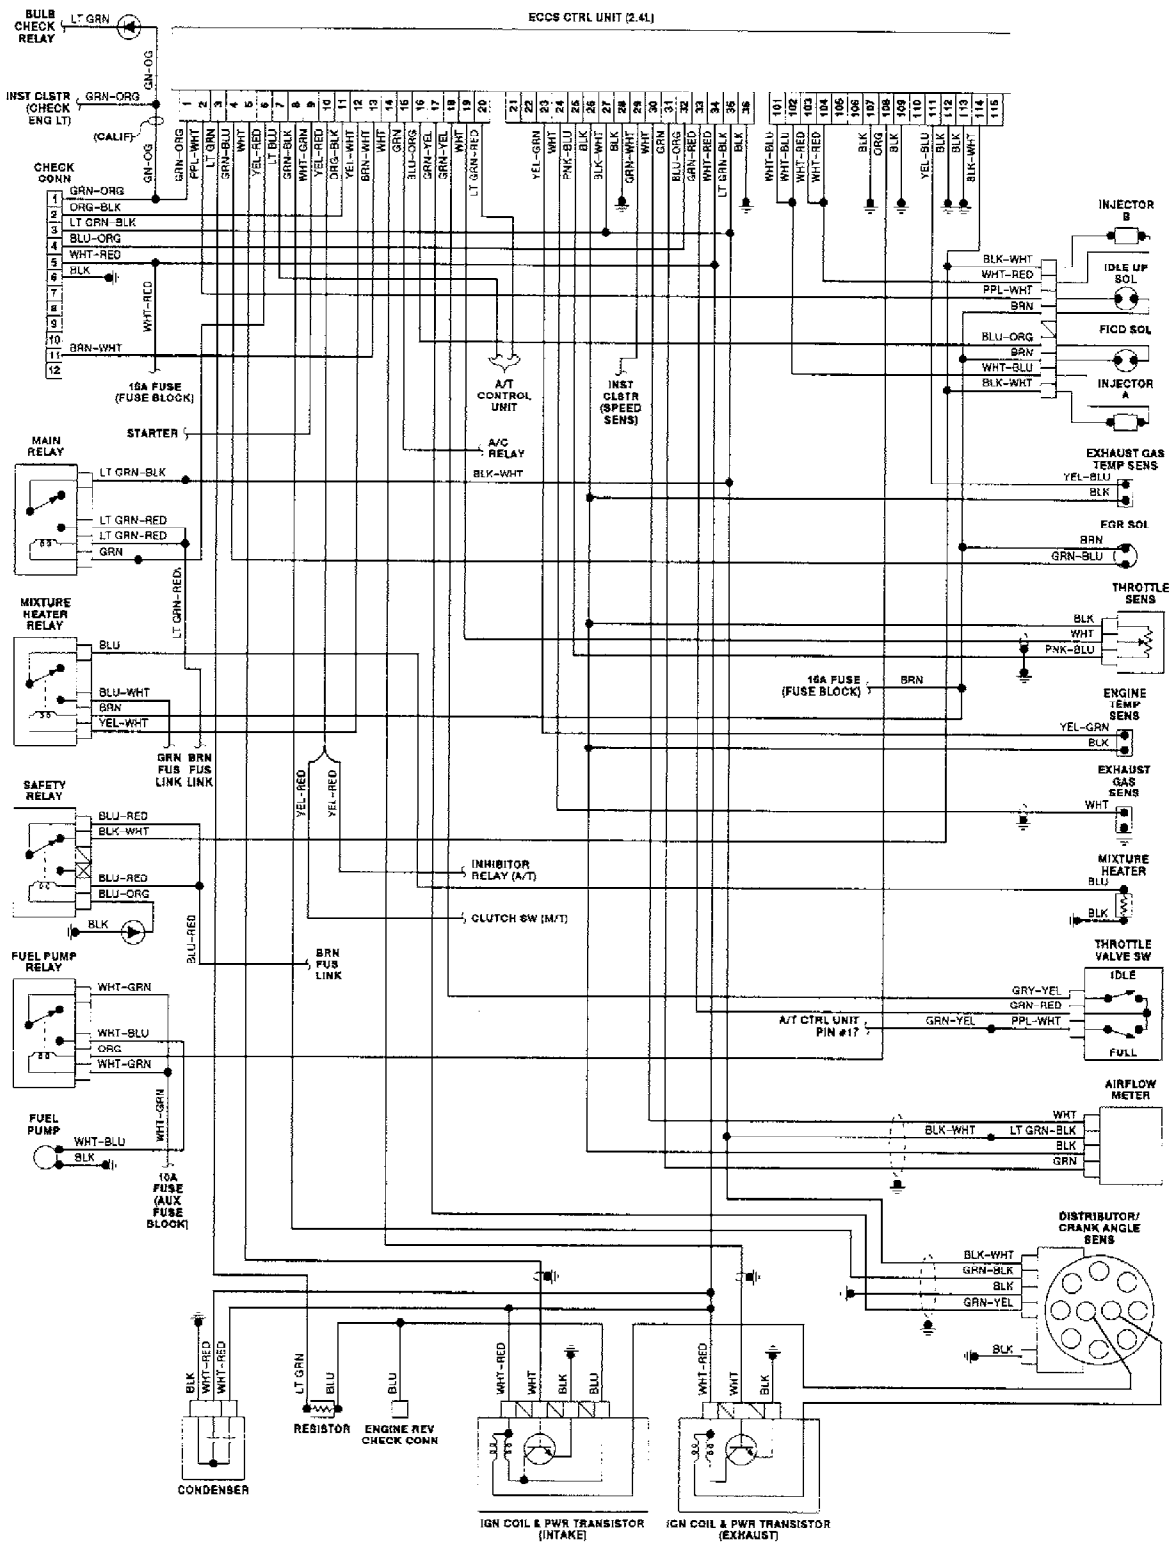

L - WIRING DIAGRAMS

1990 Nissan 240SX

1990 ENGINE PERFORMANCE
 Wiring Diagrams

Nissan; 240SX, 300ZX, Axxess, Maxima, Pathfinder,
 Pickup, Pulsar, Sentra, Stanza, Van

Fig. 1: Axxess 2.4L Wiring Diagram

Fig. 2: Maxima 3.0L Wiring Diagram

Fig. 3: Pathfinder & Pickup 3.0L Wiring Diagram

201105

Fig. 4: Pickup 2.4L Wiring Diagram

Fig. 5: Pulsar NX 1.6L Wiring Diagram

Fig. 6: Sentra 1.6L Wiring Diagram

Fig. 7: Stanza 2.4L Wiring Diagram

Fig. 8: Van 2.4L Wiring Diagram

Fig. 9: 240SX 2.4L Wiring Diagram

Fig. 11: 300ZX 3.0L Wiring Diagram (2 of 2)