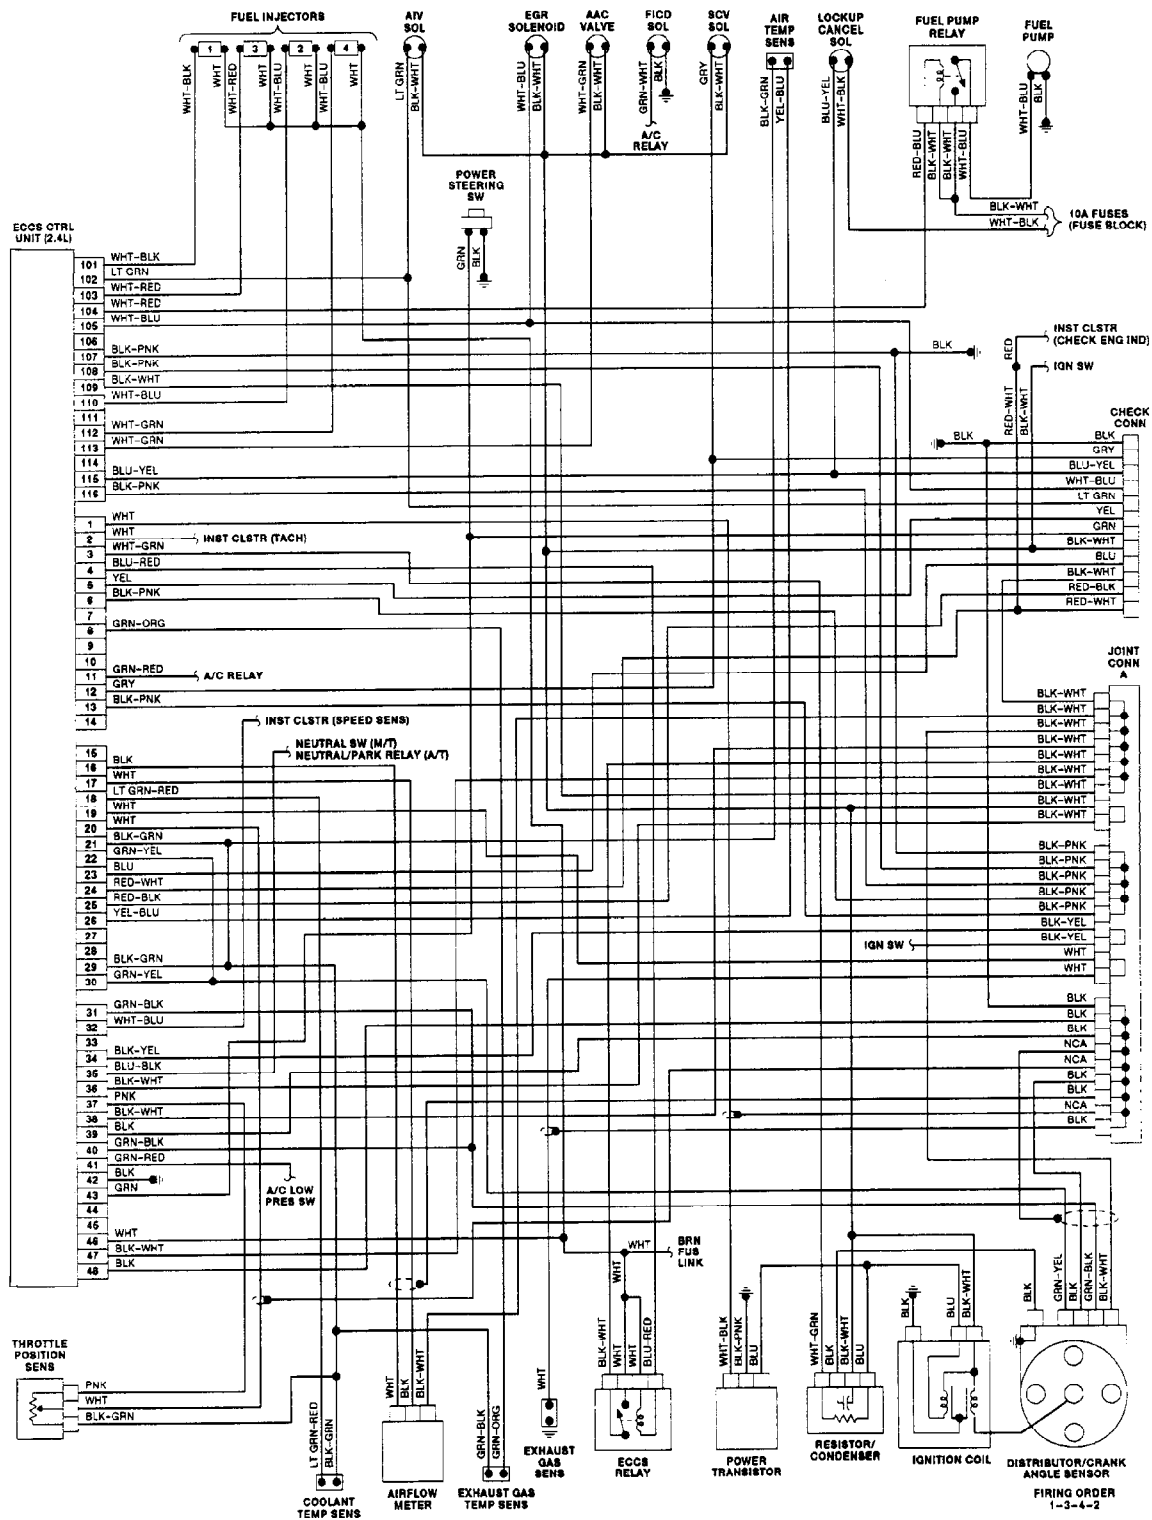

L - WIRING DIAGRAMS

1990 Nissan 240SX

1990 ENGINE PERFORMANCE
 Wiring Diagrams

Nissan; 240SX, 300ZX, Axxess, Maxima, Pathfinder,
 Pickup, Pulsar, Sentra, Stanza, Van

Fig. 1: Axxess 2.4L Wiring Diagram

Fig. 2: Maxima 3.0L Wiring Diagram

Fig. 3: Pathfinder & Pickup 3.0L Wiring Diagram

201105

Fig. 4: Pickup 2.4L Wiring Diagram

Fig. 5: Pulsar NX 1.6L Wiring Diagram

Fig. 6: Sentra 1.6L Wiring Diagram

Fig. 7: Stanza 2.4L Wiring Diagram

Fig. 8: Van 2.4L Wiring Diagram

Fig. 9: 240SX 2.4L Wiring Diagram

Fig. 11: 300ZX 3.0L Wiring Diagram (2 of 2)