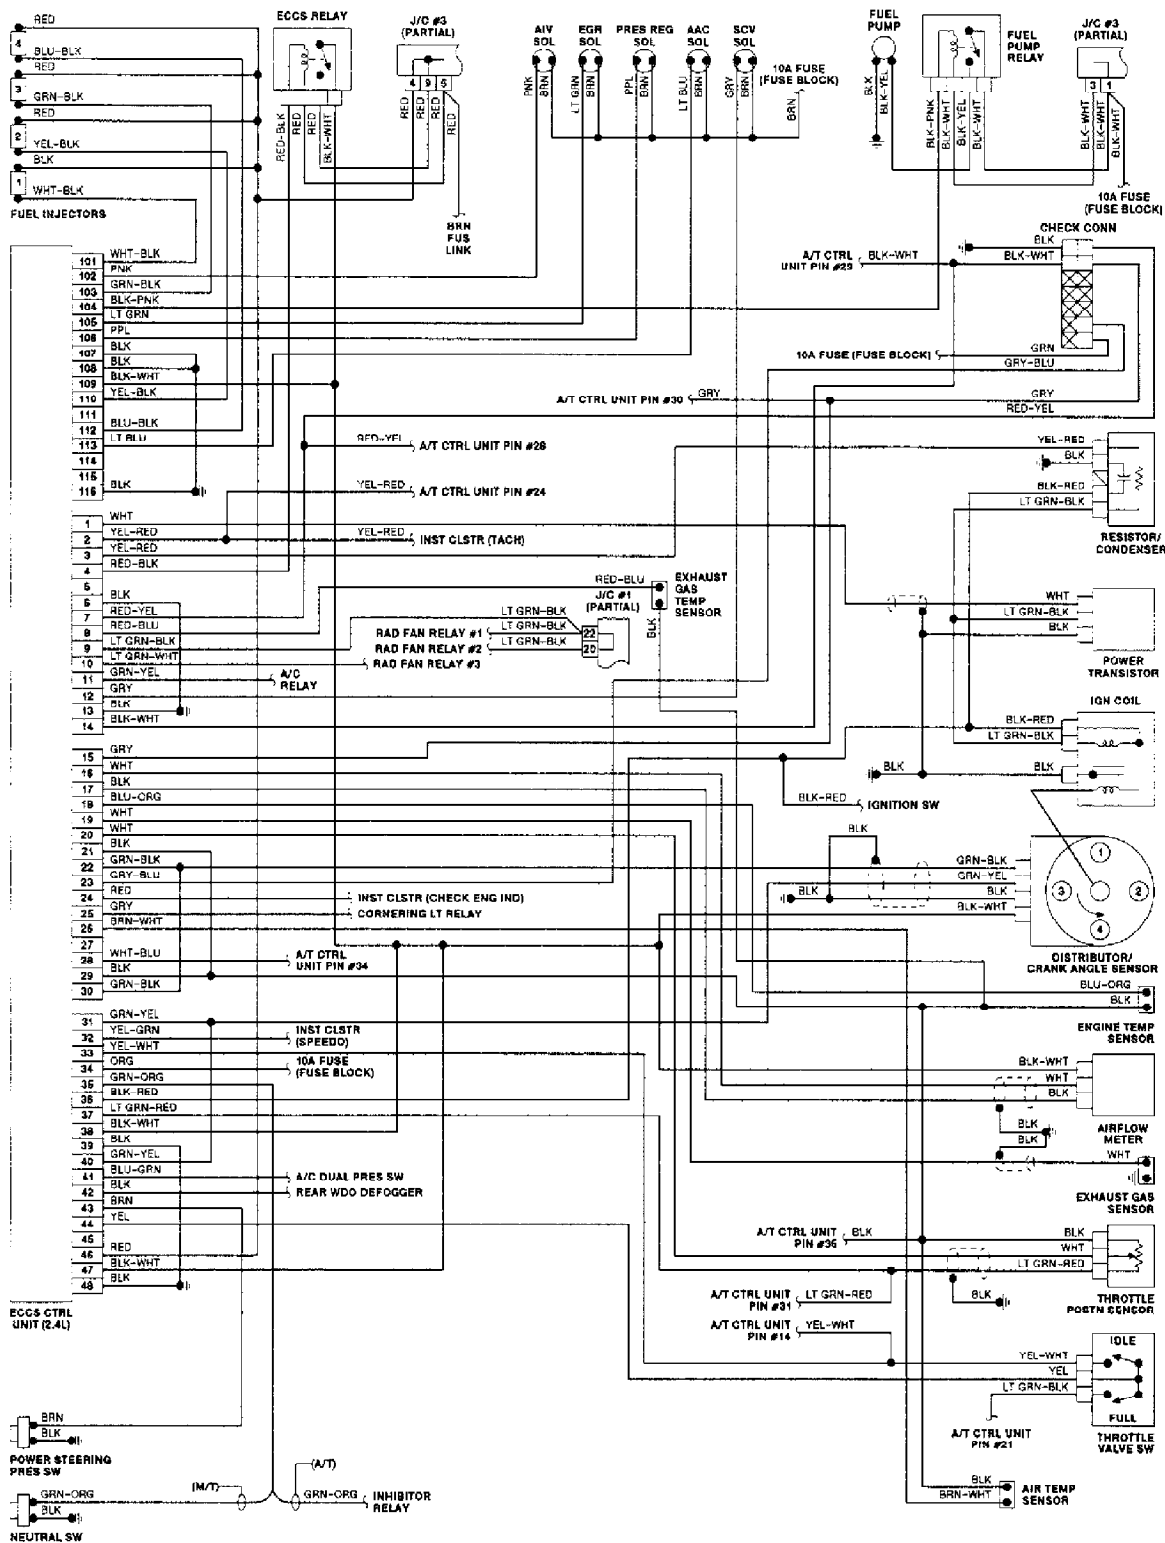

L - WIRING DIAGRAMS

1990 Nissan 240SX

1990 ENGINE PERFORMANCE
 Wiring Diagrams

Nissan; 240SX, 300ZX, Axxess, Maxima, Pathfinder,
 Pickup, Pulsar, Sentra, Stanza, Van

Fig. 1: Axxess 2.4L Wiring Diagram

Fig. 2: Maxima 3.0L Wiring Diagram

Fig. 3: Pathfinder & Pickup 3.0L Wiring Diagram

201105

Fig. 4: Pickup 2.4L Wiring Diagram

Fig. 5: Pulsar NX 1.6L Wiring Diagram

Fig. 6: Sentra 1.6L Wiring Diagram

Fig. 7: Stanza 2.4L Wiring Diagram

Fig. 8: Van 2.4L Wiring Diagram

Fig. 9: 240SX 2.4L Wiring Diagram

Fig. 11: 300ZX 3.0L Wiring Diagram (2 of 2)