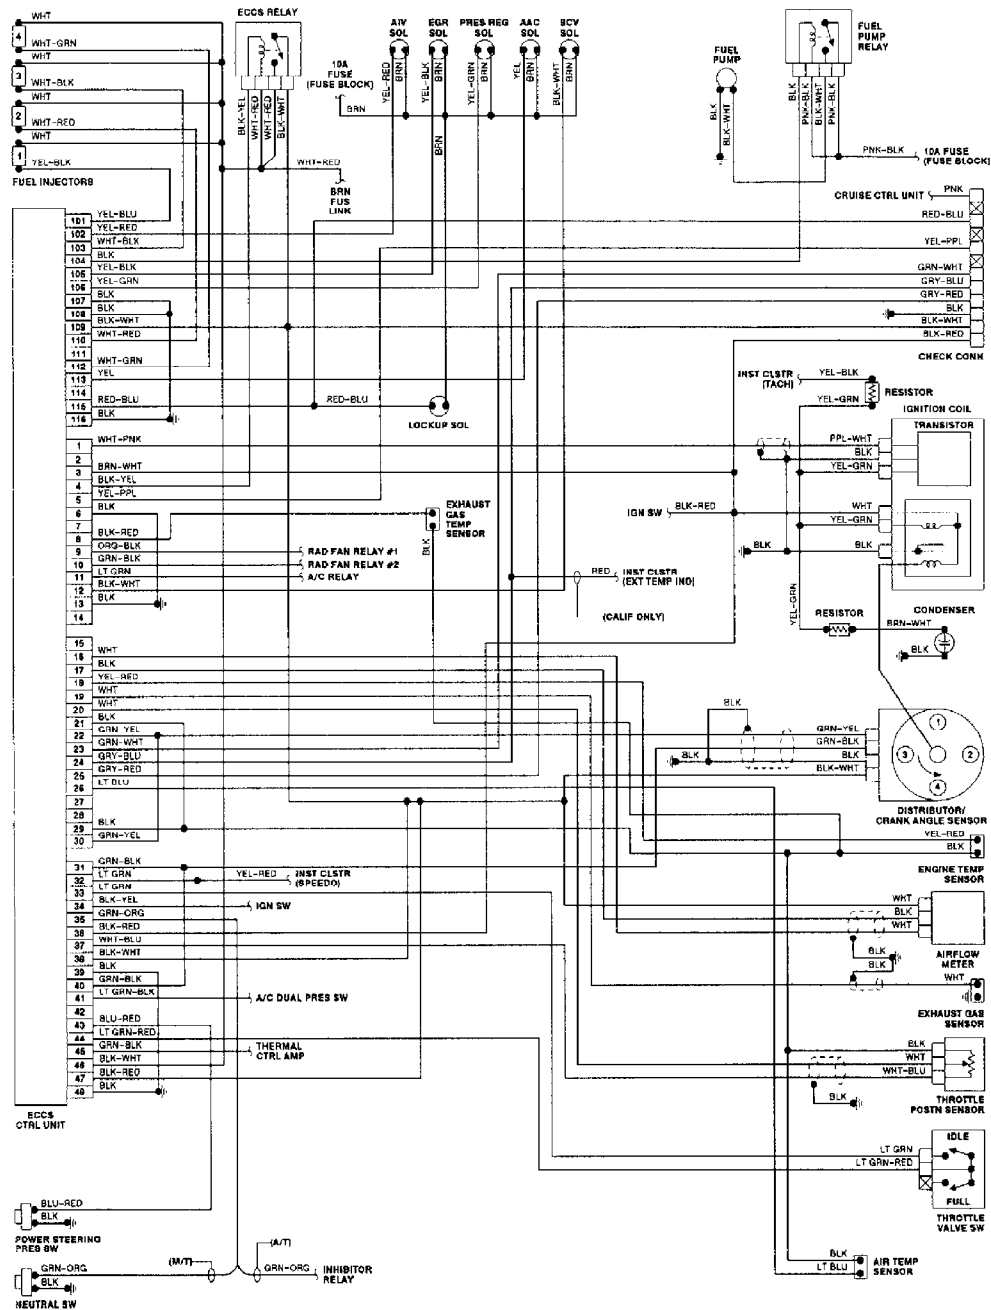

L - WIRING DIAGRAMS

1990 Nissan 240SX

1990 ENGINE PERFORMANCE
 Wiring Diagrams

Nissan; 240SX, 300ZX, Axxess, Maxima, Pathfinder,
 Pickup, Pulsar, Sentra, Stanza, Van

Fig. 1: Axxess 2.4L Wiring Diagram

Fig. 2: Maxima 3.0L Wiring Diagram

Fig. 3: Pathfinder & Pickup 3.0L Wiring Diagram

201105

Fig. 4: Pickup 2.4L Wiring Diagram

Fig. 5: Pulsar NX 1.6L Wiring Diagram

Fig. 6: Sentra 1.6L Wiring Diagram

Fig. 7: Stanza 2.4L Wiring Diagram

Fig. 8: Van 2.4L Wiring Diagram

Fig. 9: 240SX 2.4L Wiring Diagram

Fig. 11: 300ZX 3.0L Wiring Diagram (2 of 2)