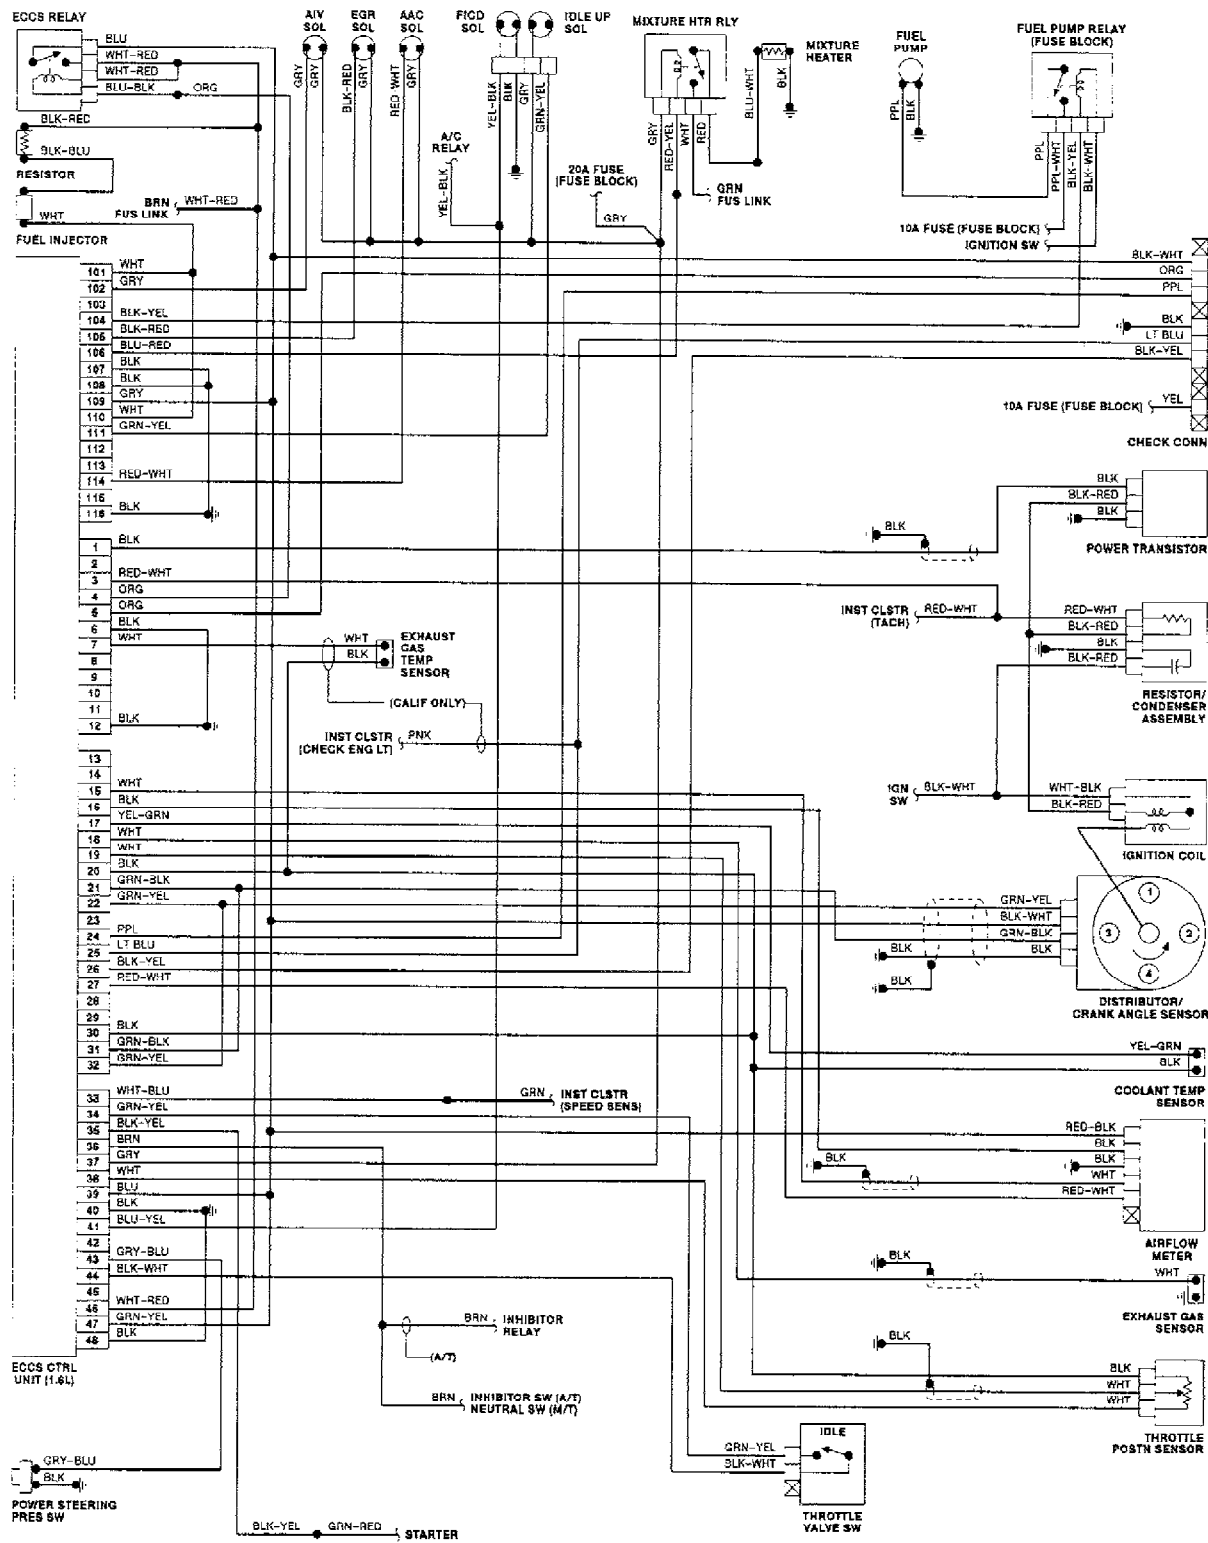

L - WIRING DIAGRAMS

1990 Nissan 240SX

1990 ENGINE PERFORMANCE
 Wiring Diagrams

Nissan; 240SX, 300ZX, Axxess, Maxima, Pathfinder,
 Pickup, Pulsar, Sentra, Stanza, Van

Fig. 1: Axxess 2.4L Wiring Diagram

Fig. 2: Maxima 3.0L Wiring Diagram

Fig. 3: Pathfinder & Pickup 3.0L Wiring Diagram

201105

Fig. 4: Pickup 2.4L Wiring Diagram

Fig. 5: Pulsar NX 1.6L Wiring Diagram

Fig. 6: Sentra 1.6L Wiring Diagram

Fig. 7: Stanza 2.4L Wiring Diagram

Fig. 8: Van 2.4L Wiring Diagram

Fig. 9: 240SX 2.4L Wiring Diagram

Fig. 11: 300ZX 3.0L Wiring Diagram (2 of 2)