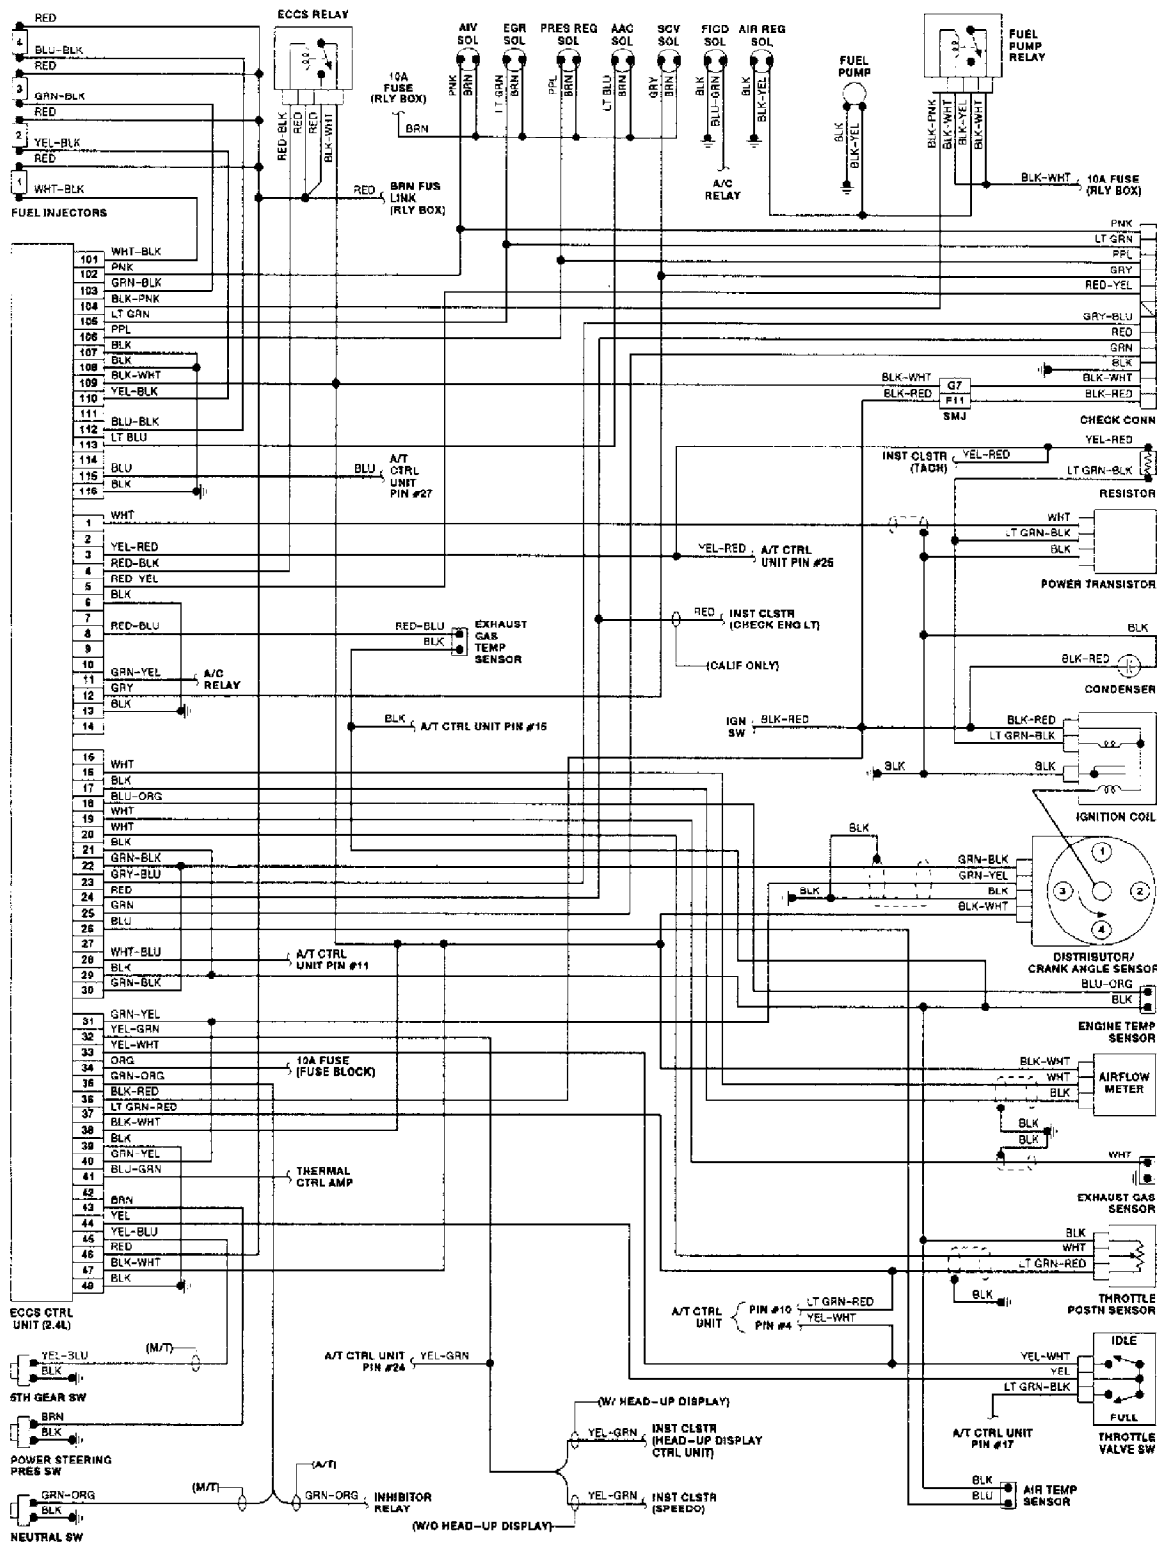

L - WIRING DIAGRAMS

1990 Nissan 240SX

1990 ENGINE PERFORMANCE
 Wiring Diagrams

Nissan; 240SX, 300ZX, Axxess, Maxima, Pathfinder,
 Pickup, Pulsar, Sentra, Stanza, Van

Fig. 1: Axxess 2.4L Wiring Diagram

Fig. 2: Maxima 3.0L Wiring Diagram

Fig. 3: Pathfinder & Pickup 3.0L Wiring Diagram

201105

Fig. 4: Pickup 2.4L Wiring Diagram

Fig. 5: Pulsar NX 1.6L Wiring Diagram

Fig. 6: Sentra 1.6L Wiring Diagram

Fig. 7: Stanza 2.4L Wiring Diagram

Fig. 8: Van 2.4L Wiring Diagram

Fig. 9: 240SX 2.4L Wiring Diagram

Fig. 11: 300ZX 3.0L Wiring Diagram (2 of 2)