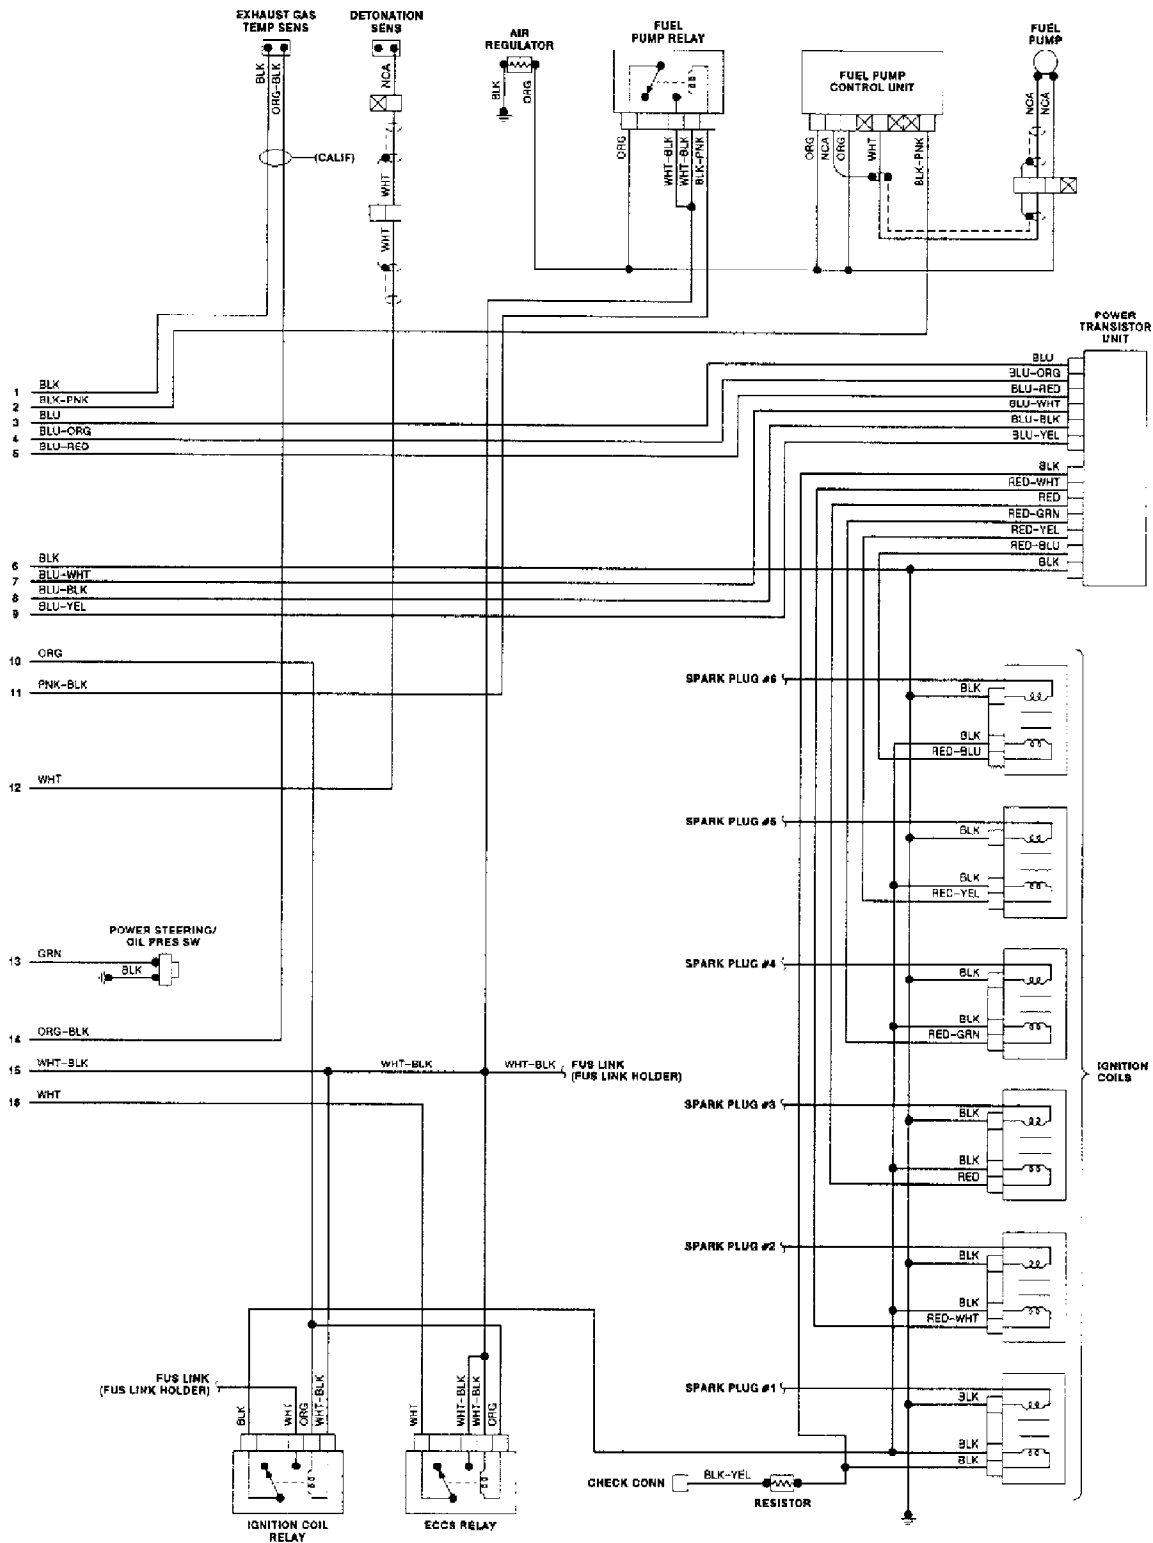

L - WIRING DIAGRAMS

1990 Nissan 240SX

1990 ENGINE PERFORMANCE
 Wiring Diagrams

Nissan; 240SX, 300ZX, Axxess, Maxima, Pathfinder,
 Pickup, Pulsar, Sentra, Stanza, Van

Fig. 1: Axxess 2.4L Wiring Diagram

Fig. 2: Maxima 3.0L Wiring Diagram

Fig. 3: Pathfinder & Pickup 3.0L Wiring Diagram

201105

Fig. 4: Pickup 2.4L Wiring Diagram

Fig. 5: Pulsar NX 1.6L Wiring Diagram

Fig. 6: Sentra 1.6L Wiring Diagram

Fig. 7: Stanza 2.4L Wiring Diagram

Fig. 8: Van 2.4L Wiring Diagram

Fig. 9: 240SX 2.4L Wiring Diagram

Fig. 11: 300ZX 3.0L Wiring Diagram (2 of 2)