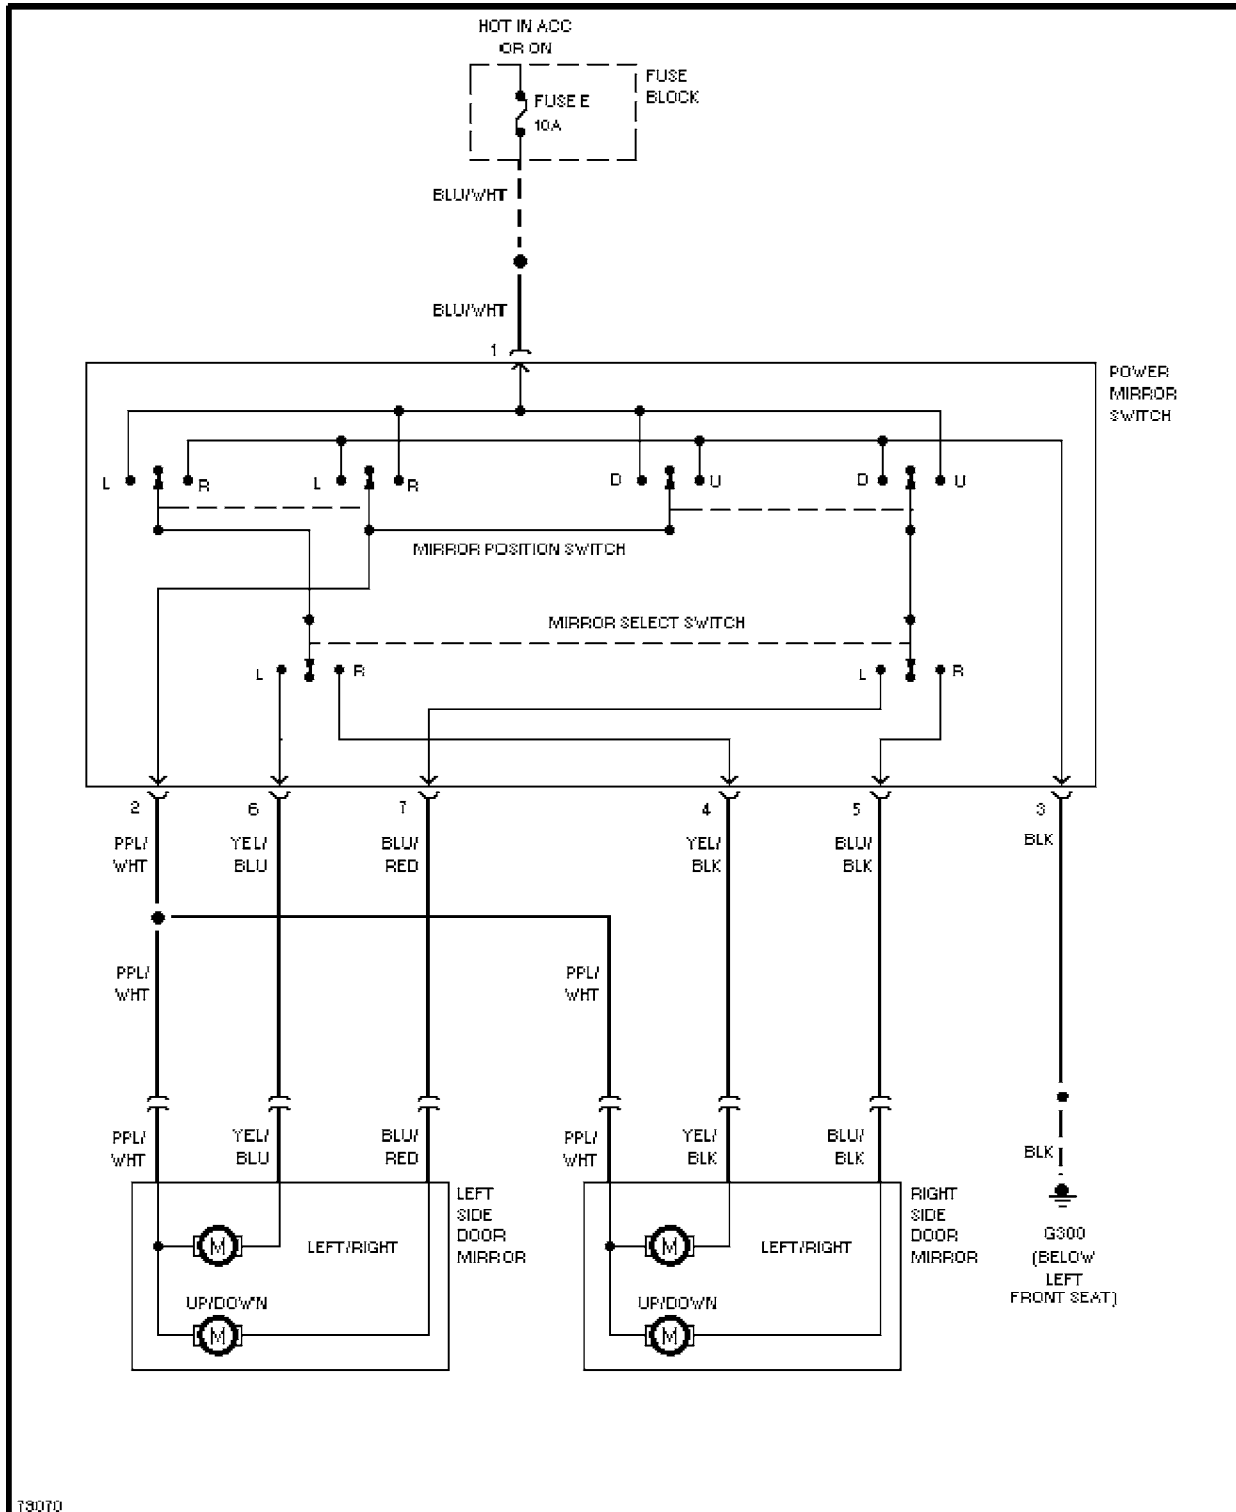

SYSTEM WIRING DIAGRAMS

1990 Nissan 240SX

1990 System Wiring Diagrams
Nissan - 240SX

DEFOGGERS

Defogger Circuit

HORN

79781

Horn Circuit

POWER ANTENNA

Power Antenna Circuit

POWER DOOR LOCKS

73733

Power Door Lock Circuit

POWER MIRRORS

Power Mirror Circuit

POWER WINDOWS

62755

Starting Circuit

WIPER/WASHER

73365

Front Wiper/Washer Circuit

Rear Wiper/Washer Circuit