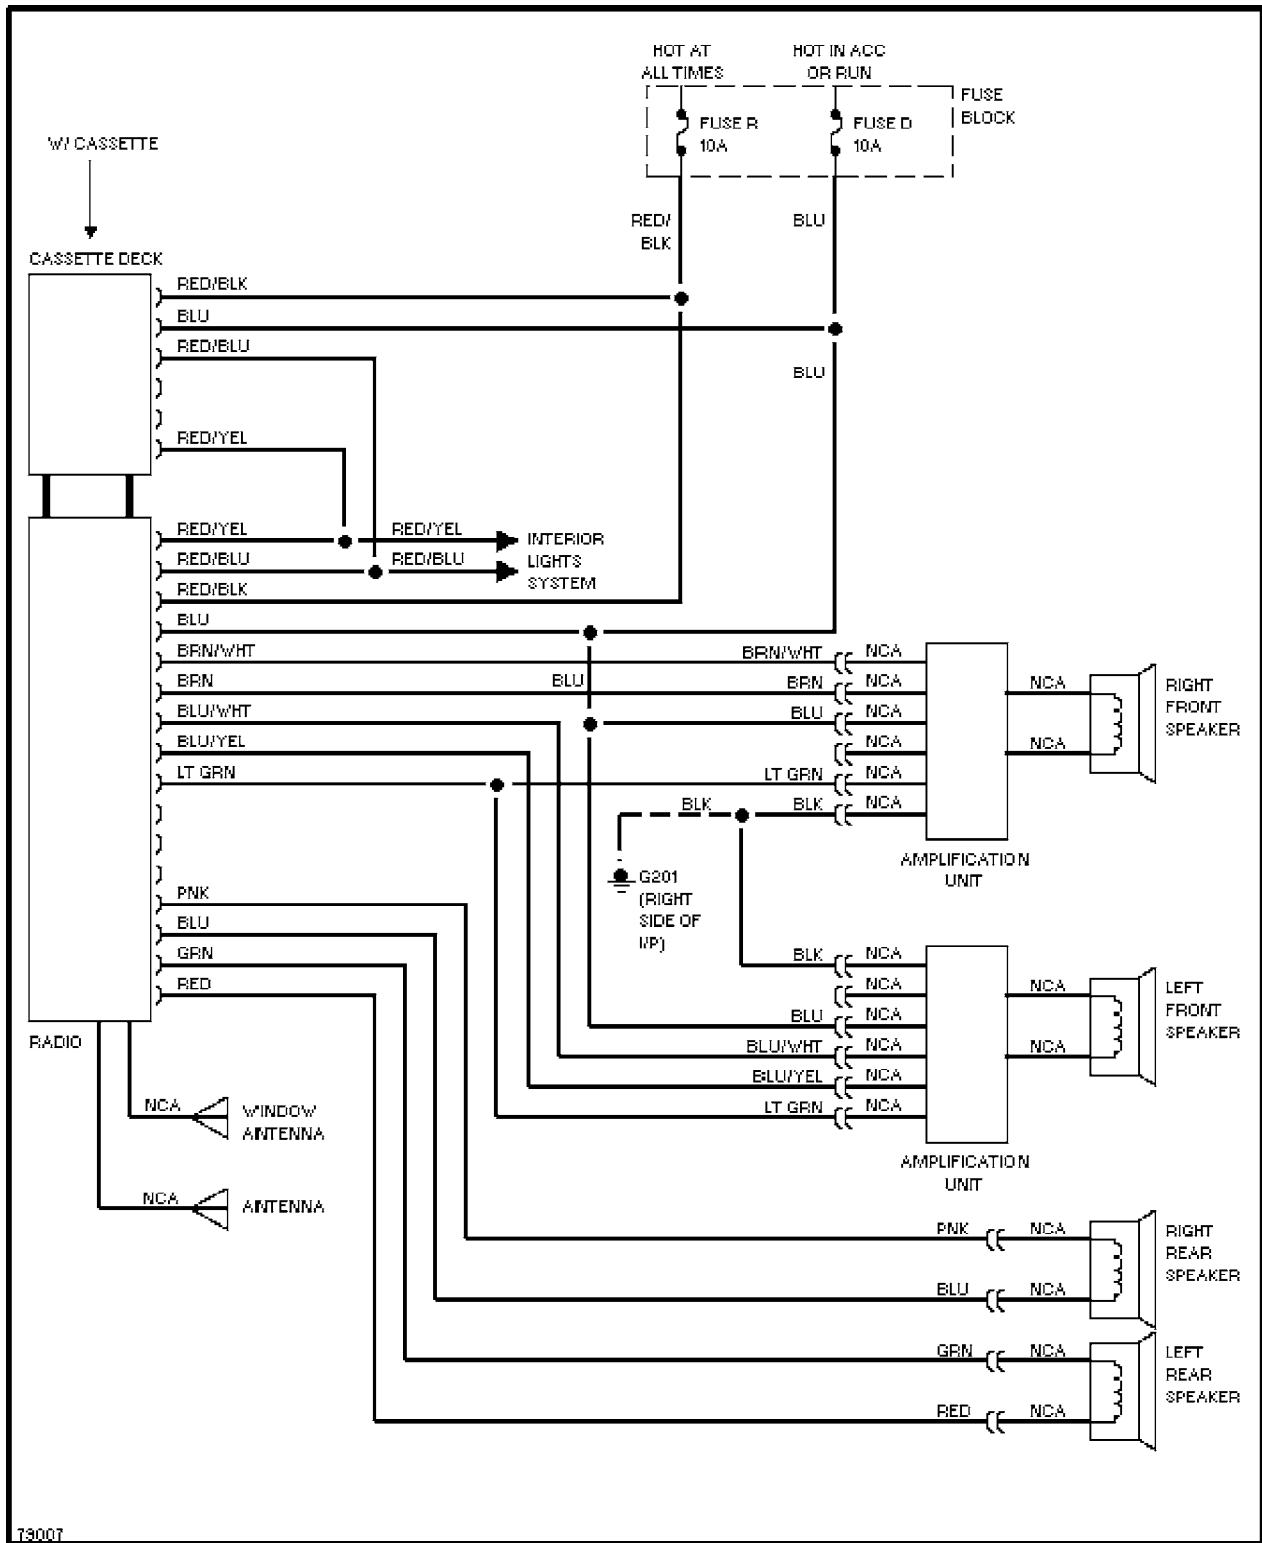

73007

Radio Circuits, W/ Active Speakers