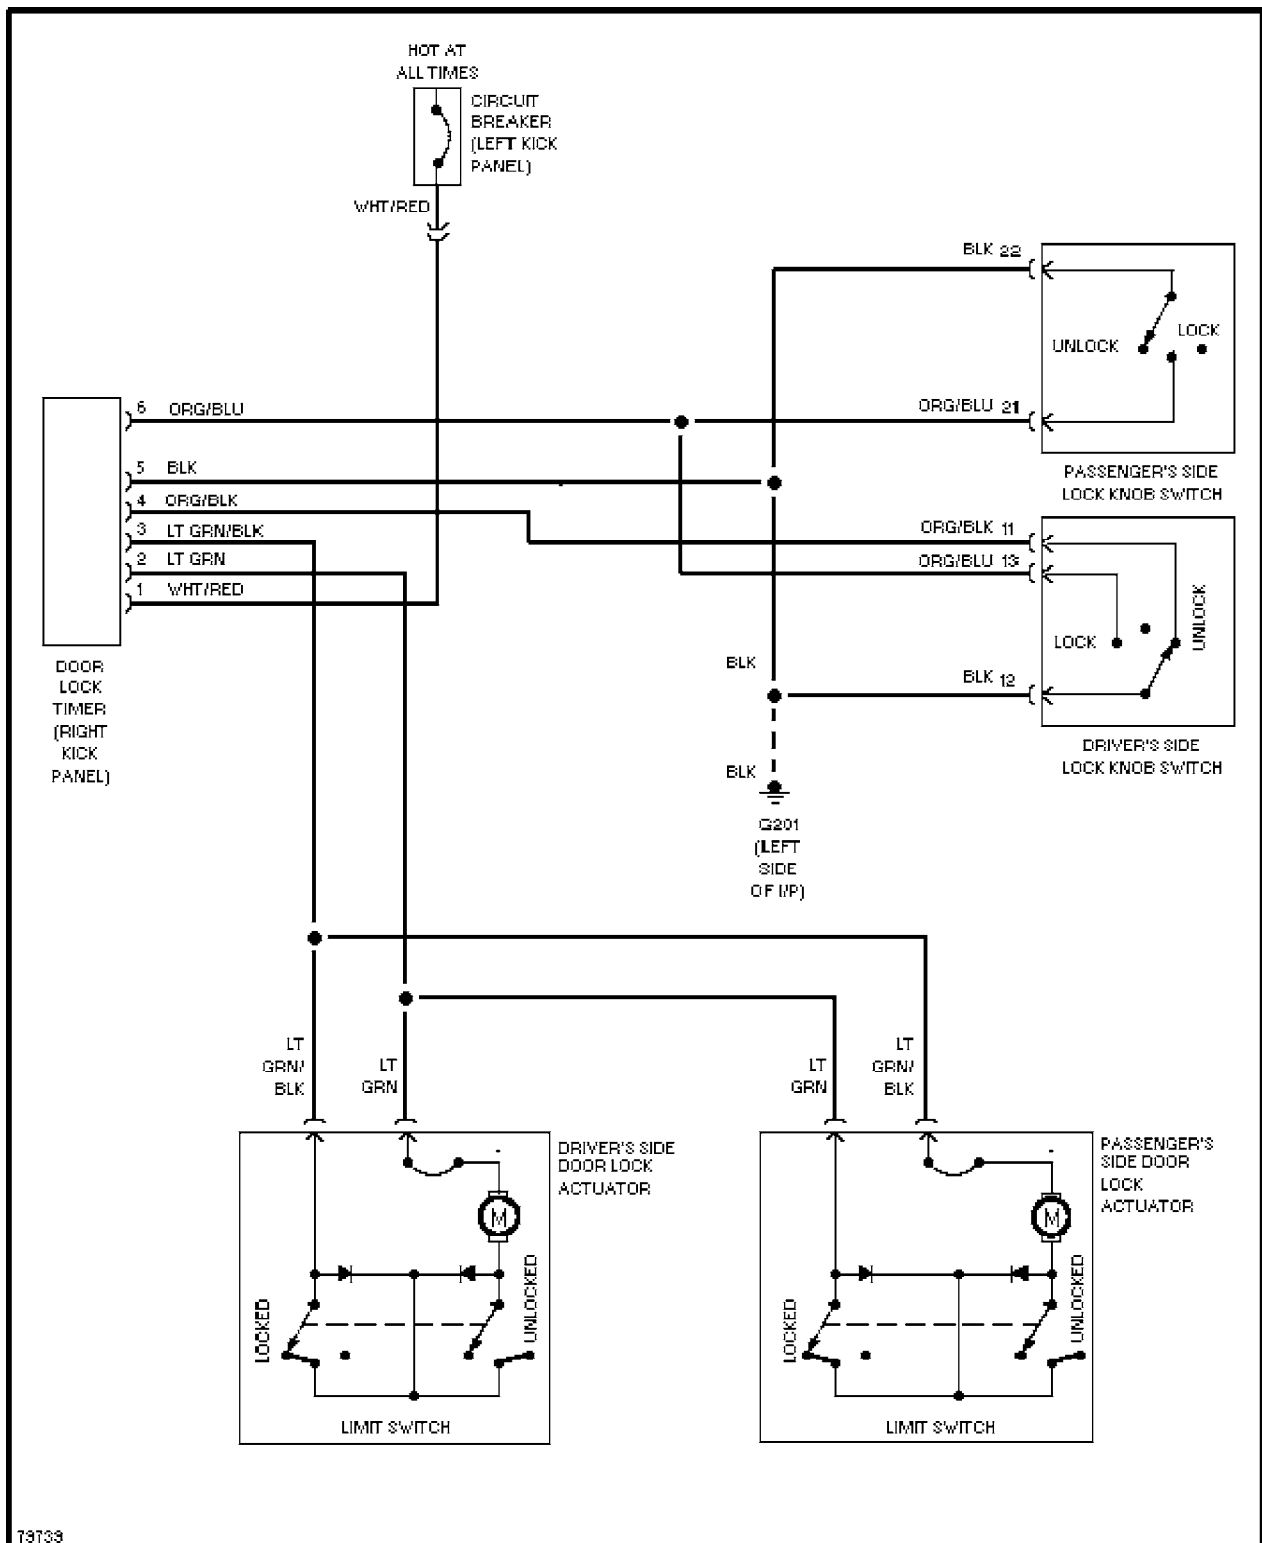

SYSTEM WIRING DIAGRAMS

1990 Nissan 240SX

1990 System Wiring Diagrams
Nissan - 240SX

DEFOGGERS

Defogger Circuit

HORN

79781

Horn Circuit

POWER ANTENNA

Power Antenna Circuit

POWER DOOR LOCKS

73733

Power Door Lock Circuit

POWER MIRRORS

Power Mirror Circuit

POWER WINDOWS

62755

Starting Circuit

WIPER/WASHER

73365

Front Wiper/Washer Circuit

Rear Wiper/Washer Circuit