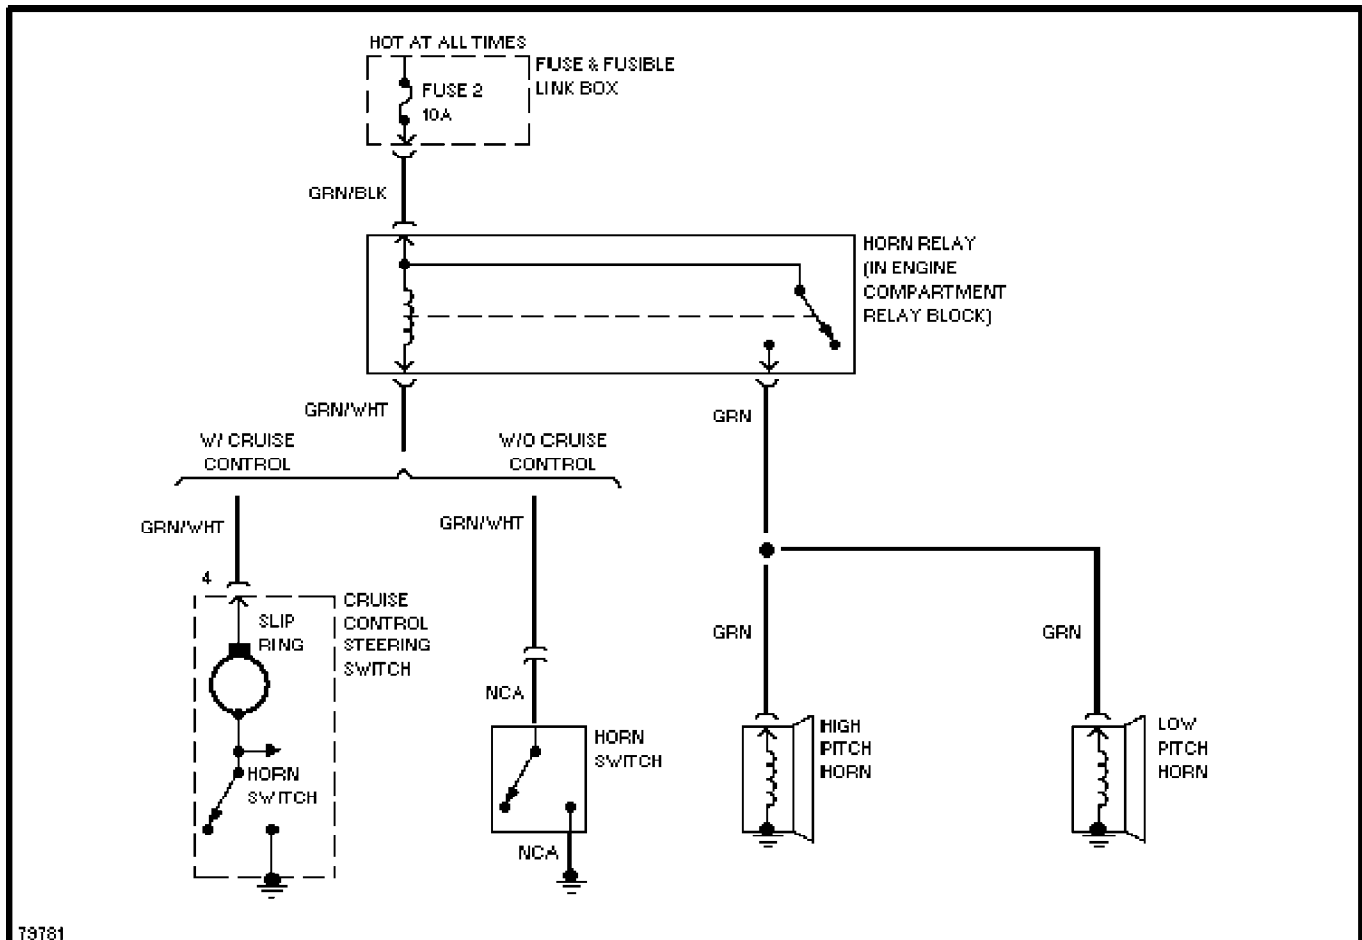

SYSTEM WIRING DIAGRAMS

1990 Nissan 240SX

1990 System Wiring Diagrams
Nissan - 240SX

DEFOGGERS

Defogger Circuit

HORN

79781

Horn Circuit

POWER ANTENNA

Power Antenna Circuit

POWER DOOR LOCKS

73733

Power Door Lock Circuit

POWER MIRRORS

Power Mirror Circuit

POWER WINDOWS

62755

Starting Circuit

WIPER/WASHER

73365

Front Wiper/Washer Circuit

Rear Wiper/Washer Circuit