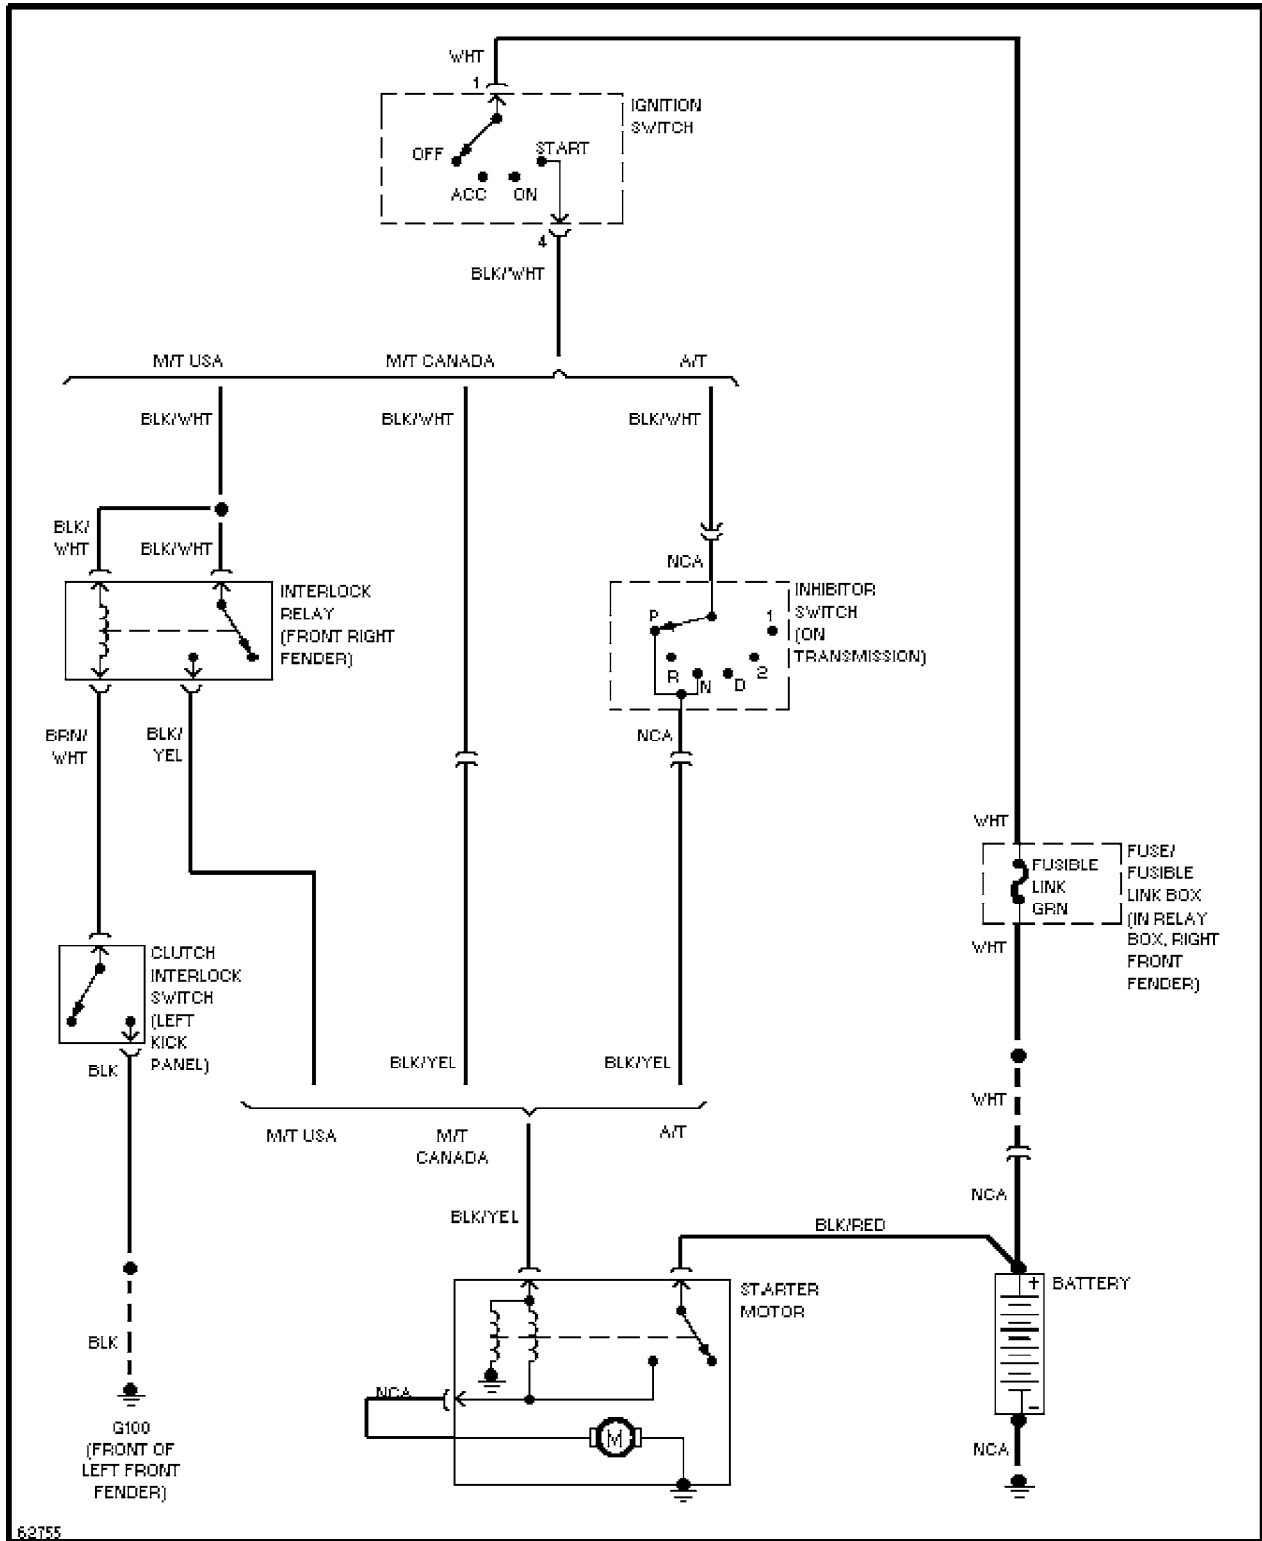

SYSTEM WIRING DIAGRAMS

1990 Nissan 240SX

1990 System Wiring Diagrams
Nissan - 240SX

DEFOGGERS

Defogger Circuit

HORN

79781

Horn Circuit

62755

Starting Circuit

WIPER/WASHER

73365

Front Wiper/Washer Circuit

Rear Wiper/Washer Circuit