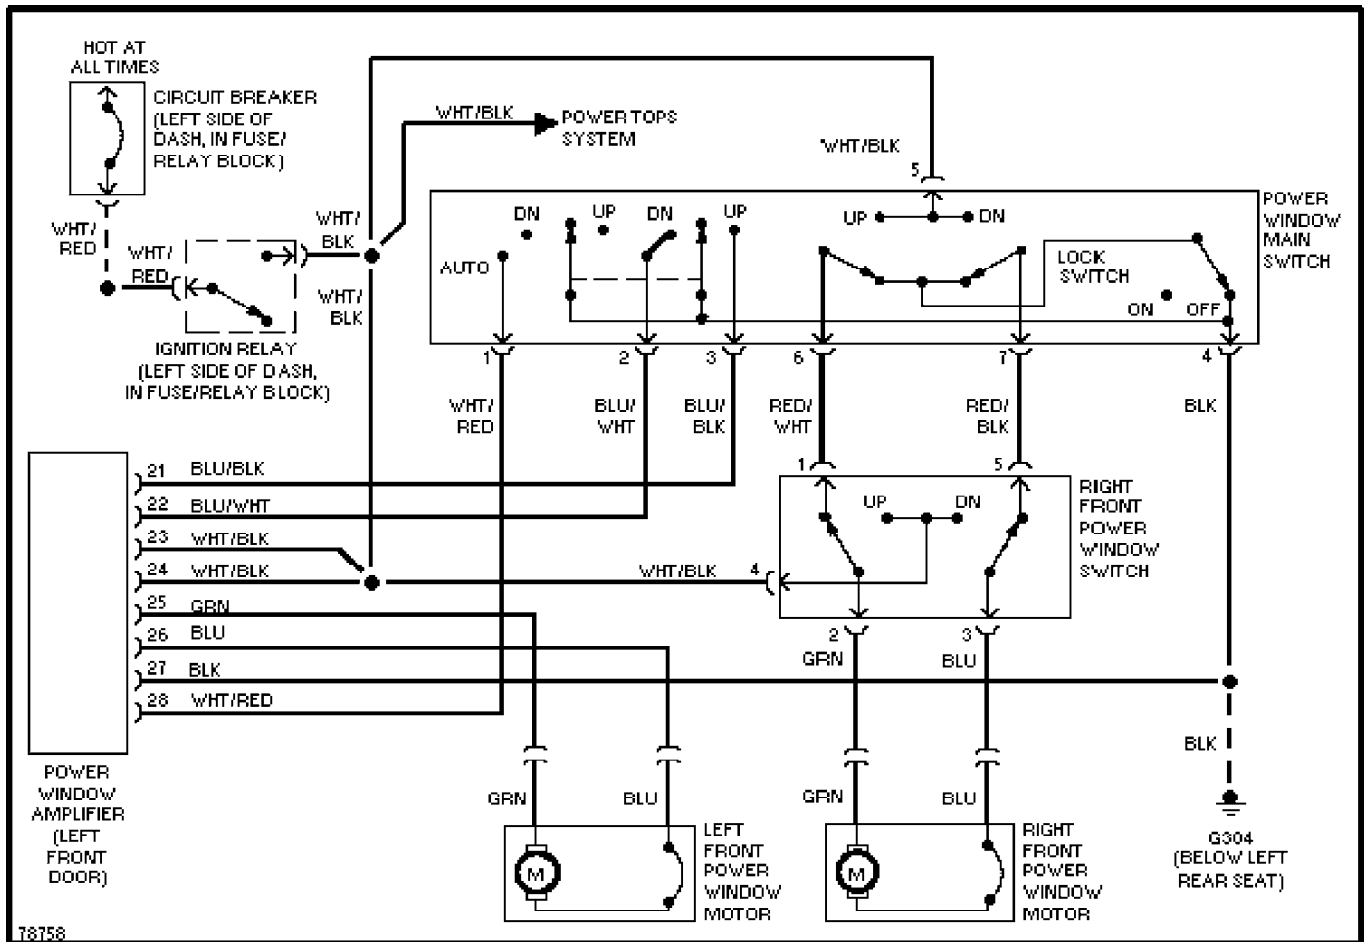

SYSTEM WIRING DIAGRAMS

1990 Nissan 240SX

1990 System Wiring Diagrams
Nissan - 240SX

DEFOGGERS

Defogger Circuit

HORN

79781

Horn Circuit

POWER ANTENNA

Power Antenna Circuit

POWER DOOR LOCKS

73733

Power Door Lock Circuit

POWER MIRRORS

Power Mirror Circuit

POWER WINDOWS