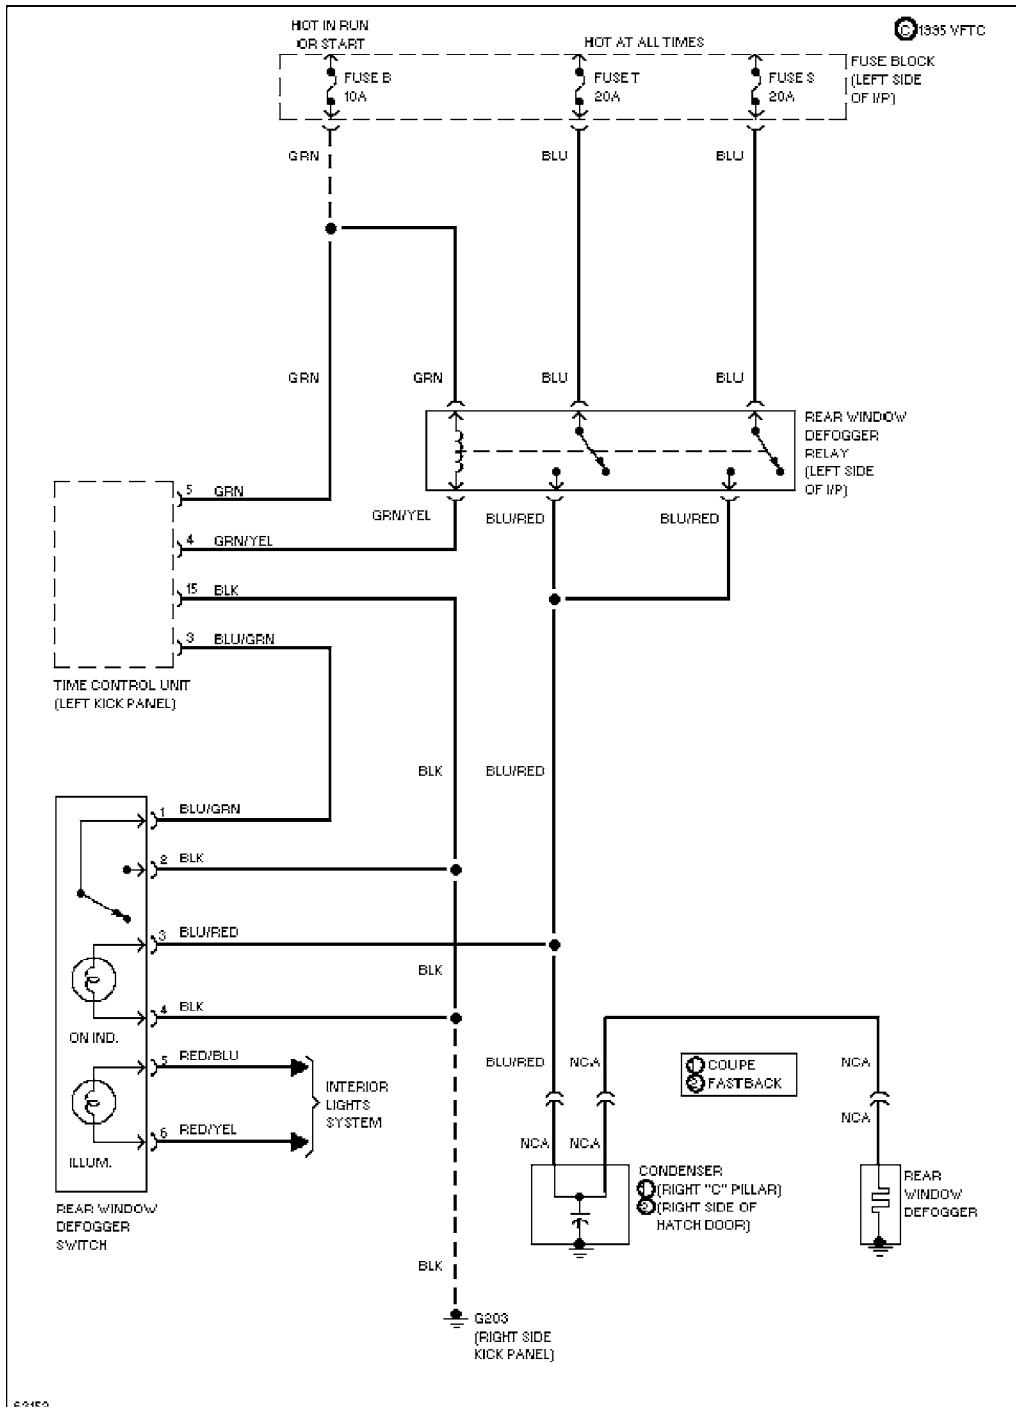

SYSTEM WIRING DIAGRAMS

1990 Nissan 240SX

1990 System Wiring Diagrams
Nissan - 240SX

DEFOGGERS

Defogger Circuit

HORN

79781

Horn Circuit

POWER ANTENNA

Power Antenna Circuit

POWER DOOR LOCKS

73733

Power Door Lock Circuit

POWER MIRRORS

Power Mirror Circuit

POWER WINDOWS

62755

Starting Circuit

WIPER/WASHER

73365

Front Wiper/Washer Circuit

Rear Wiper/Washer Circuit