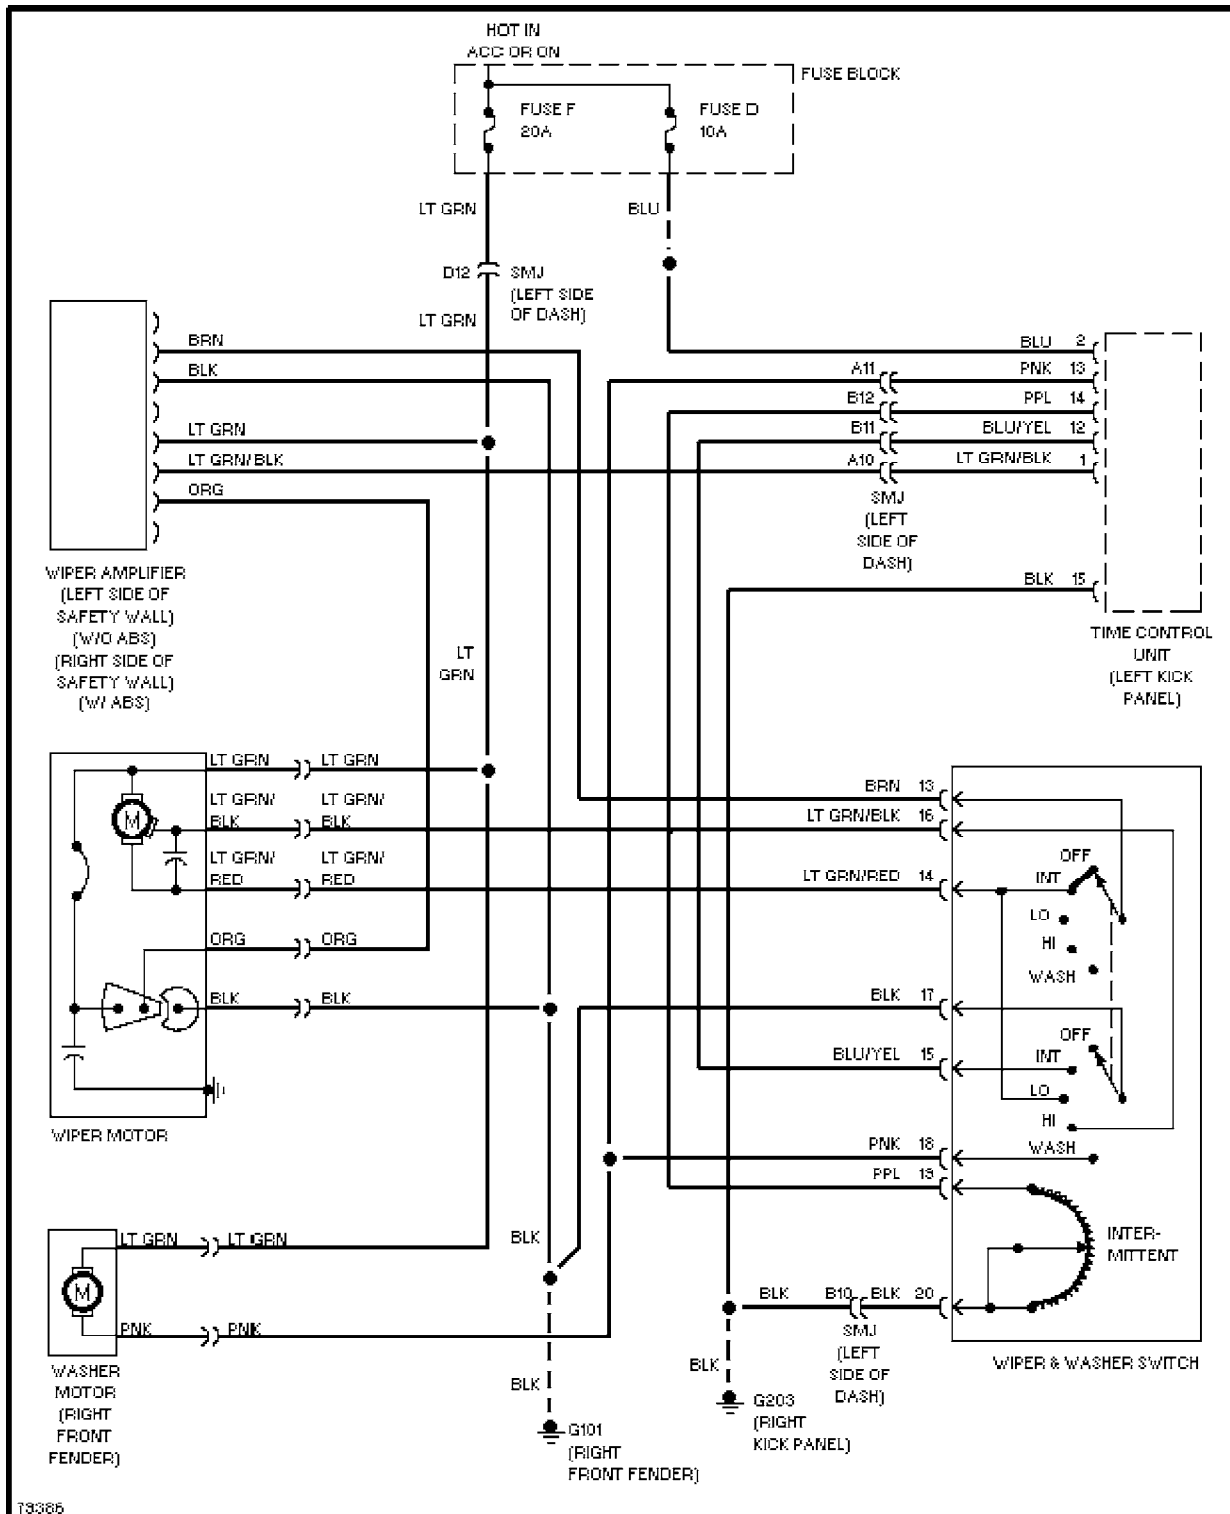

SYSTEM WIRING DIAGRAMS

1990 Nissan 240SX

1990 System Wiring Diagrams
Nissan - 240SX

DEFOGGERS

Defogger Circuit

HORN

79781

Horn Circuit

62755

Starting Circuit

WIPER/WASHER

73365

Front Wiper/Washer Circuit

Rear Wiper/Washer Circuit