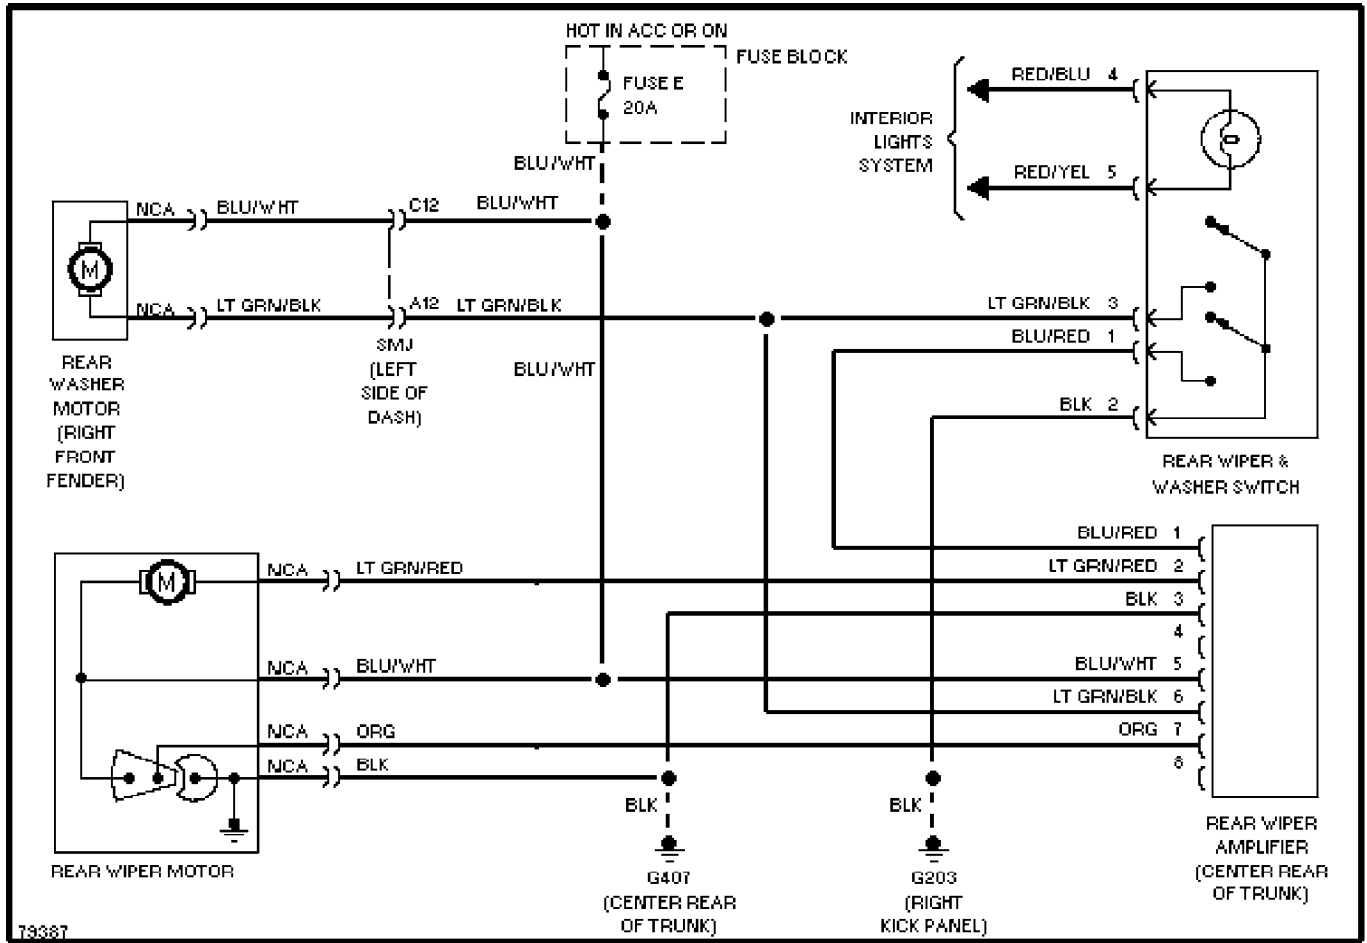

SYSTEM WIRING DIAGRAMS

1990 Nissan 240SX

1990 System Wiring Diagrams
Nissan - 240SX

DEFOGGERS

Defogger Circuit

HORN

79781

Horn Circuit

62755

Starting Circuit

WIPER/WASHER

73365

Front Wiper/Washer Circuit

Rear Wiper/Washer Circuit