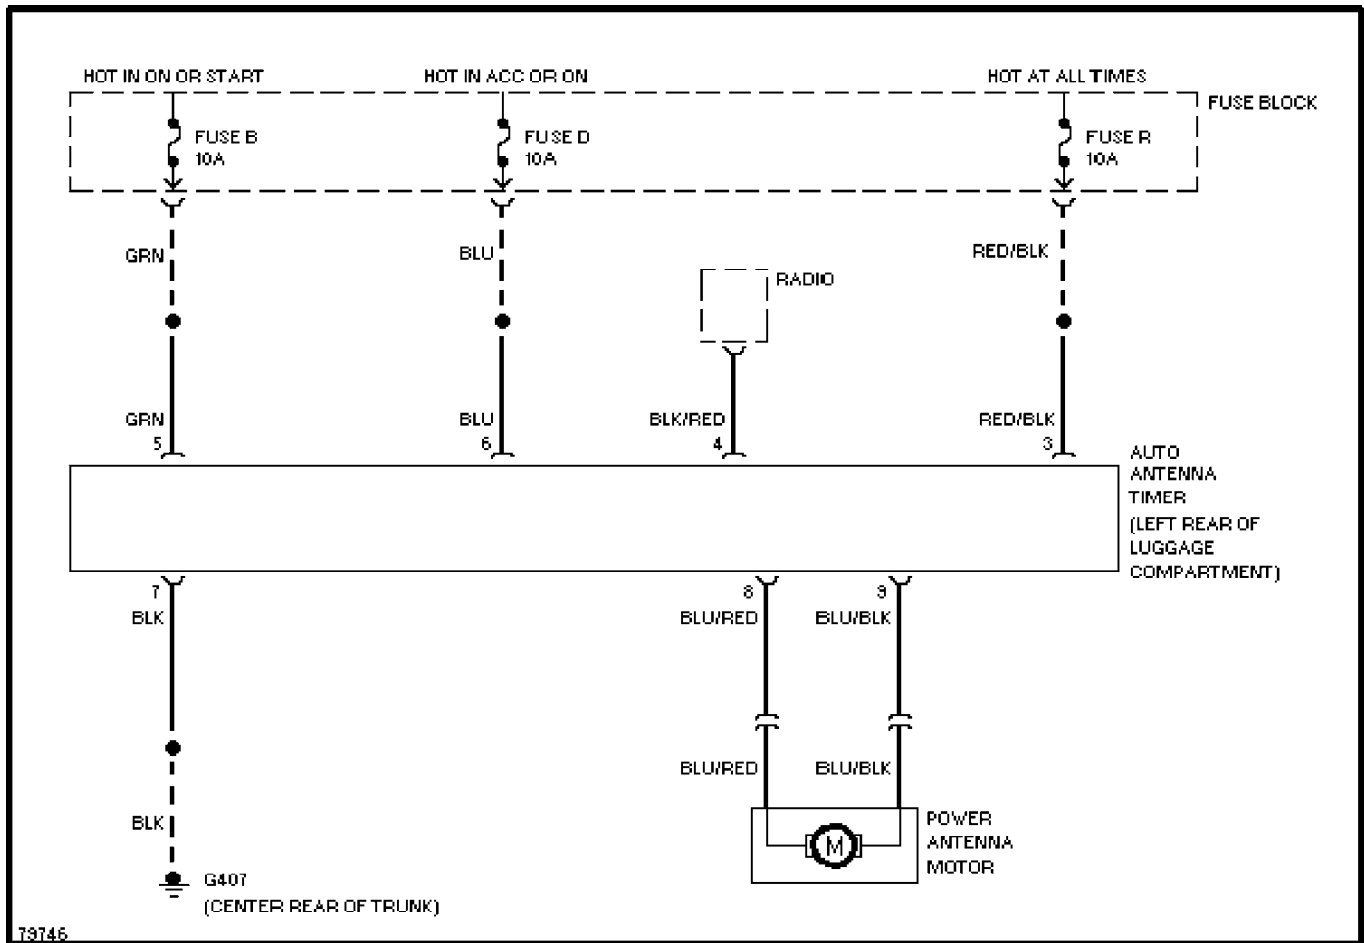

SYSTEM WIRING DIAGRAMS

1990 Nissan 240SX

1990 System Wiring Diagrams
Nissan - 240SX

DEFOGGERS

Defogger Circuit

HORN

79781

Horn Circuit

POWER ANTENNA

Power Antenna Circuit

POWER DOOR LOCKS

73733

Power Door Lock Circuit

POWER MIRRORS

Power Mirror Circuit

POWER WINDOWS