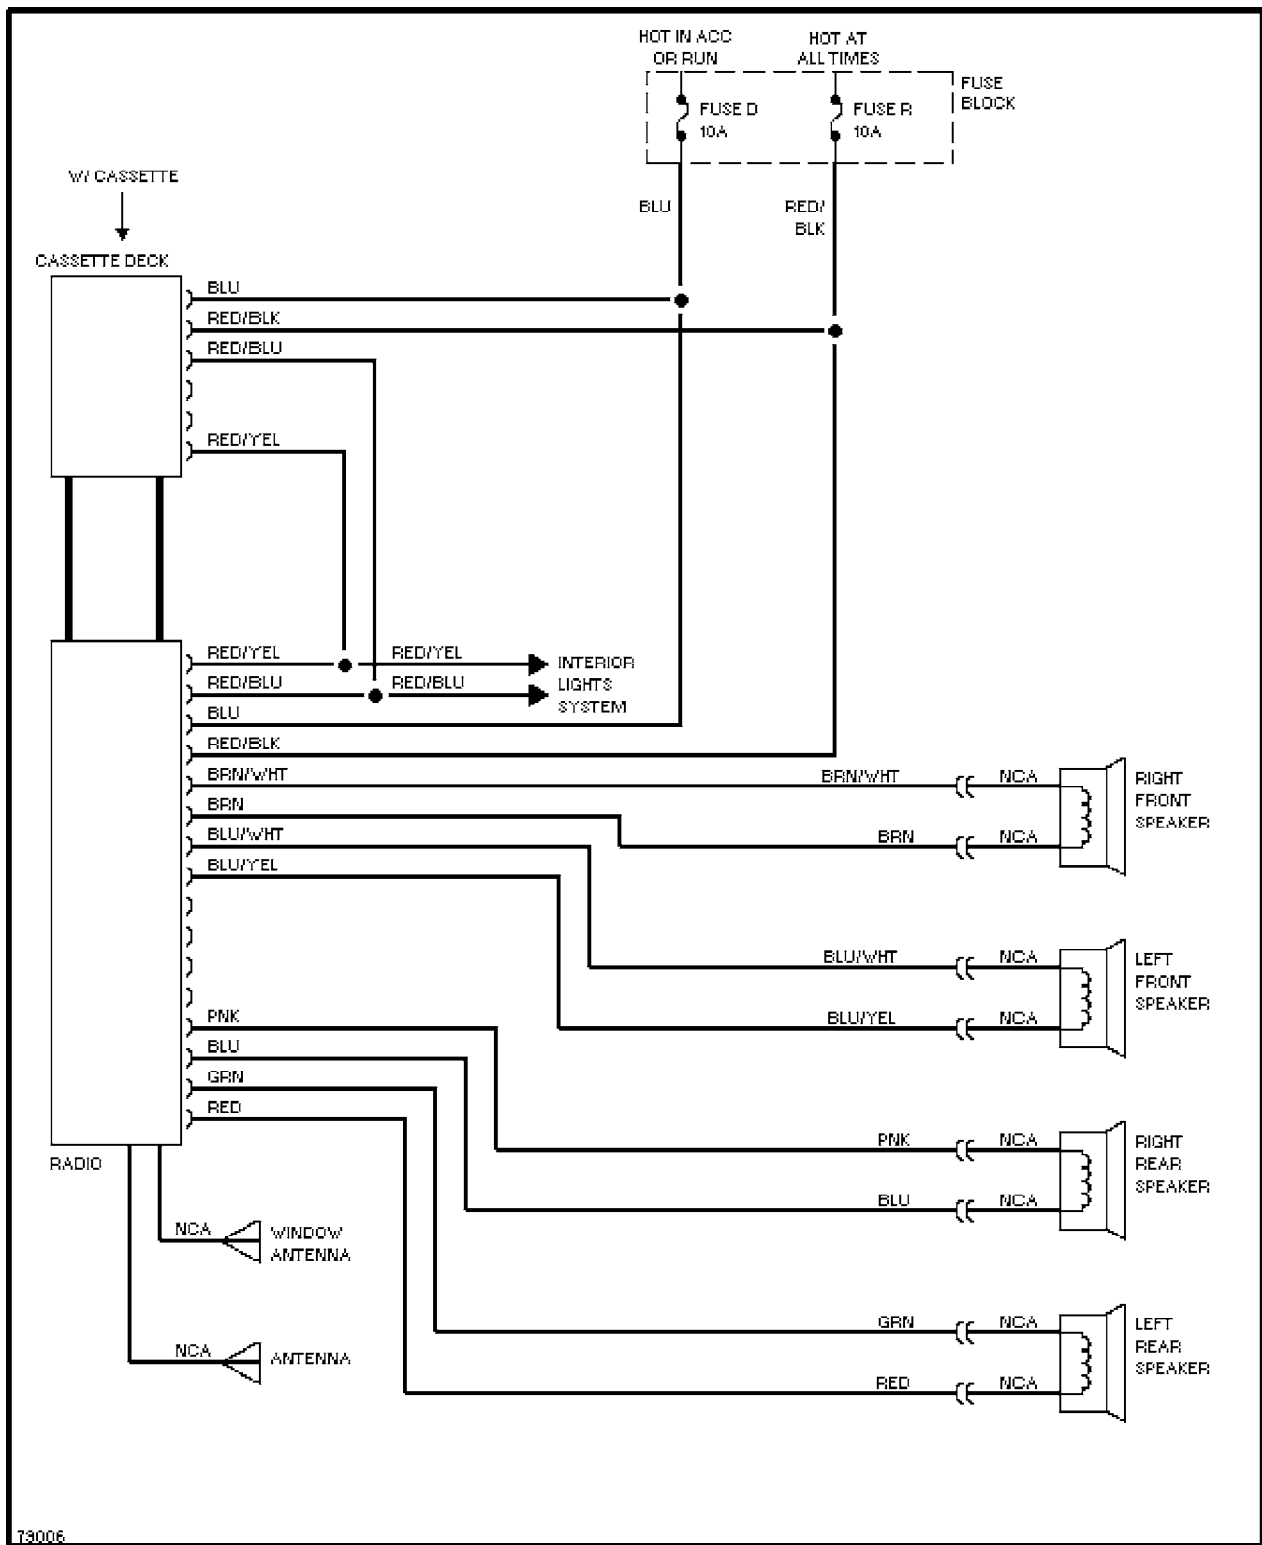

Radio Circuits, W/O Active Speakers

STARTING/CHARGING