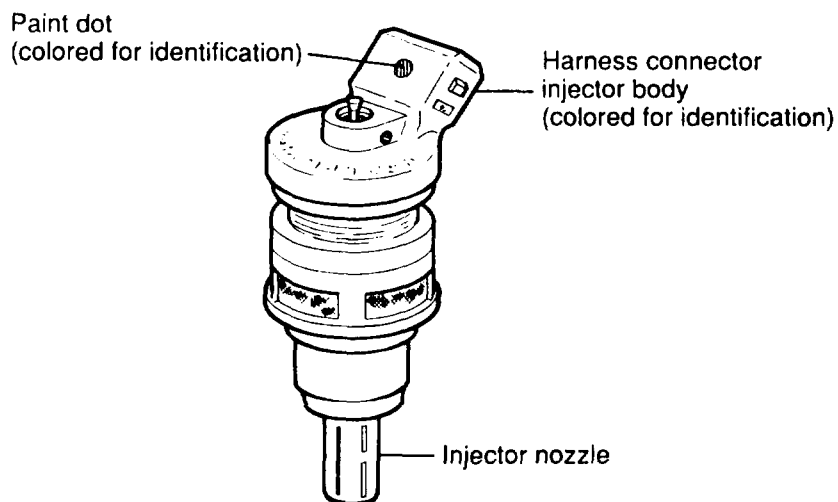

### CORRECT REPLACEMENT

ORIGINAL INJECTOR connector color/paint dot	REPLACEMENT INJECTOR connector color/paint dot
Red / Blue	Red / Blue
Pink / Black	Pink / Black

Index # **033133**

The following table shows incorrect injector replacement

### INCORRECT REPLACEMENT

ORIGINAL INJECTOR connector color/paint dot	REPLACEMENT INJECTOR connector color/paint dot
Red / Blue	Red / Black
Purple / Black	Red / Black
Beige / Blue	Brown / Blue

The following table shows the injector colors for various models. This is intended as a quick reference guide to verify that the correct injectors are reinstalled. Please refer to the parts catalog for correct part numbers.