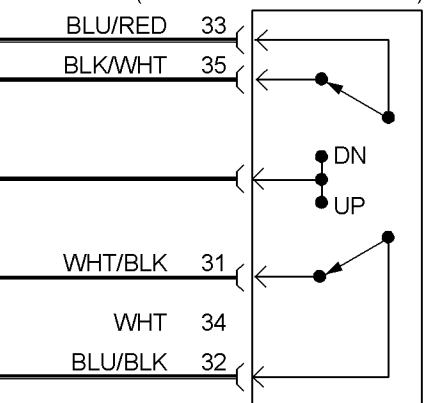

HOT AT ALL TIMES

POWER WINDOW MAIN SWITCH

POWER WINDOW AMPLIFIER

LEFT FRONT POWER WINDOW REGULATOR

RIGHT FRONT POWER WINDOW REGULATOR

RIGHT FRONT POWER WINDOW SUB-SWITCH

RIGHT REAR POWER WINDOW SUB-SWITCH (4DR PATHFINDER ONLY)

LEFT REAR POWER WINDOW SUB-SWITCH (4DR PATHFINDER ONLY)

RIGHT REAR POWER WINDOW REGULATOR (4DR PATHFINDER ONLY)

LEFT REAR POWER WINDOW REGULATOR (4DR PATHFINDER ONLY)