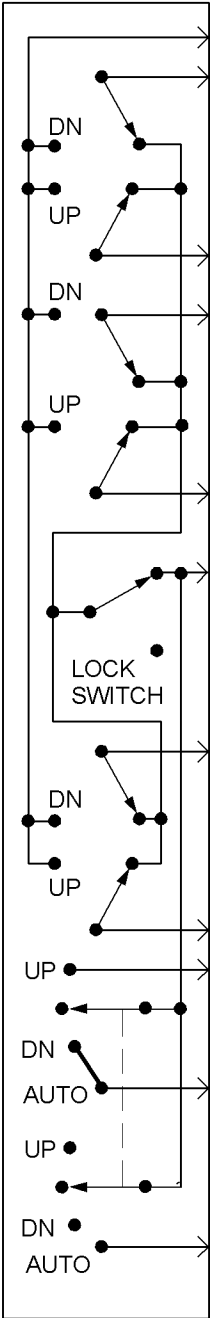

HOT AT ALL TIMES

POWER WINDOW MAIN SWITCH

POWER WINDOW AMPLIFIER

LEFT FRONT POWER WINDOW REGULATOR

RIGHT FRONT POWER WINDOW REGULATOR

RIGHT FRONT POWER WINDOW SUB-SWITCH

RIGHT REAR POWER WINDOW SUB-SWITCH (4DR PATHFINDER ONLY)

LEFT REAR POWER WINDOW SUB-SWITCH (4DR PATHFINDER ONLY)

RIGHT REAR POWER WINDOW REGULATOR (4DR PATHFINDER ONLY)

LEFT REAR POWER WINDOW REGULATOR (4DR PATHFINDER ONLY)