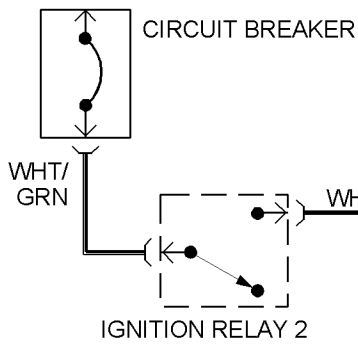

HOT AT ALL TIMES

POWER WINDOW MAIN SWITCH

POWER WINDOW AMPLIFIER

LEFT FRONT POWER WINDOW REGULATOR

RIGHT FRONT POWER WINDOW REGULATOR

RIGHT FRONT POWER WINDOW SUB-SWITCH

RIGHT REAR POWER WINDOW SUB-SWITCH (4DR PATHFINDER ONLY)

LEFT REAR POWER WINDOW SUB-SWITCH (4DR PATHFINDER ONLY)

RIGHT REAR POWER WINDOW REGULATOR (4DR PATHFINDER ONLY)

LEFT REAR POWER WINDOW REGULATOR (4DR PATHFINDER ONLY)