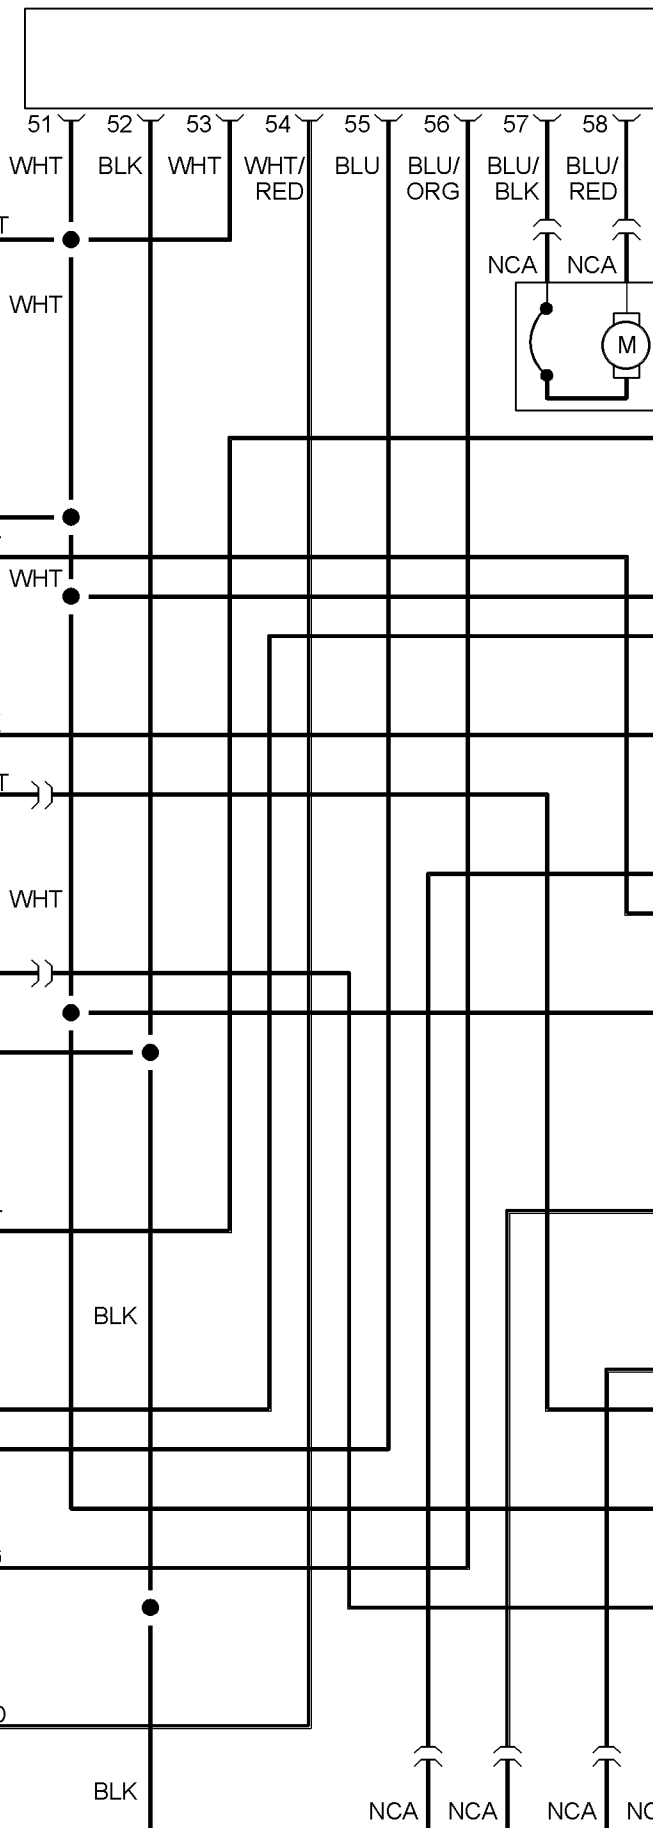

HOT AT ALL TIMES

POWER WINDOW MAIN SWITCH

POWER WINDOW AMPLIFIER

LEFT FRONT POWER WINDOW REGULATOR

RIGHT FRONT POWER WINDOW REGULATOR

RIGHT FRONT POWER WINDOW SUB-SWITCH

RIGHT REAR POWER WINDOW SUB-SWITCH (4DR PATHFINDER ONLY)

LEFT REAR POWER WINDOW SUB-SWITCH (4DR PATHFINDER ONLY)

RIGHT REAR POWER WINDOW REGULATOR (4DR PATHFINDER ONLY)

LEFT REAR POWER WINDOW REGULATOR (4DR PATHFINDER ONLY)