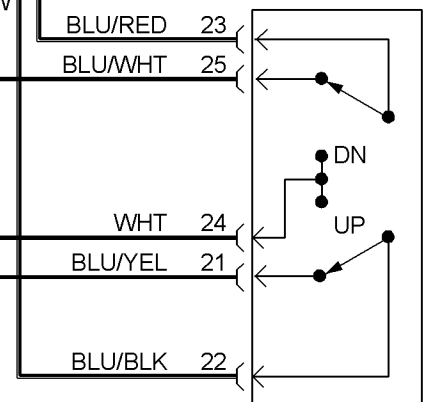

HOT AT ALL TIMES

POWER WINDOW MAIN SWITCH

POWER WINDOW AMPLIFIER

LEFT FRONT POWER WINDOW REGULATOR

RIGHT FRONT POWER WINDOW REGULATOR

RIGHT FRONT POWER WINDOW SUB-SWITCH

RIGHT REAR POWER WINDOW SUB-SWITCH (4DR PATHFINDER ONLY)

LEFT REAR POWER WINDOW SUB-SWITCH (4DR PATHFINDER ONLY)

RIGHT REAR POWER WINDOW REGULATOR (4DR PATHFINDER ONLY)

LEFT REAR POWER WINDOW REGULATOR (4DR PATHFINDER ONLY)