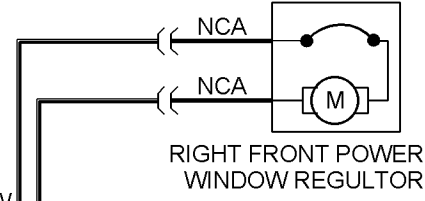

HOT AT ALL TIMES

POWER WINDOW MAIN SWITCH

POWER WINDOW AMPLIFIER

LEFT FRONT POWER WINDOW REGULATOR

RIGHT FRONT POWER WINDOW REGULATOR

RIGHT FRONT POWER WINDOW SUB-SWITCH

RIGHT REAR POWER WINDOW SUB-SWITCH (4DR PATHFINDER ONLY)

LEFT REAR POWER WINDOW SUB-SWITCH (4DR PATHFINDER ONLY)

RIGHT REAR POWER WINDOW REGULATOR (4DR PATHFINDER ONLY)

LEFT REAR POWER WINDOW REGULATOR (4DR PATHFINDER ONLY)