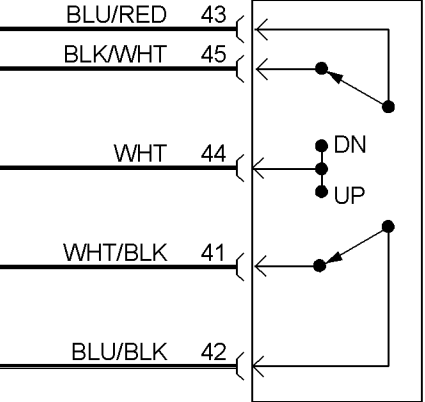

HOT AT ALL TIMES

POWER WINDOW MAIN SWITCH

POWER WINDOW AMPLIFIER

LEFT FRONT POWER WINDOW REGULATOR

RIGHT FRONT POWER WINDOW REGULATOR

RIGHT FRONT POWER WINDOW SUB-SWITCH

RIGHT REAR POWER WINDOW SUB-SWITCH (4DR PATHFINDER ONLY)

LEFT REAR POWER WINDOW SUB-SWITCH (4DR PATHFINDER ONLY)

RIGHT REAR POWER WINDOW REGULATOR (4DR PATHFINDER ONLY)

LEFT REAR POWER WINDOW REGULATOR (4DR PATHFINDER ONLY)