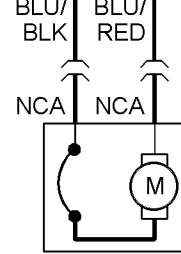

HOT AT ALL TIMES

POWER WINDOW MAIN SWITCH

POWER WINDOW AMPLIFIER

LEFT FRONT POWER WINDOW REGULATOR

RIGHT FRONT POWER WINDOW REGULATOR

RIGHT FRONT POWER WINDOW SUB-SWITCH

RIGHT REAR POWER WINDOW SUB-SWITCH (4DR PATHFINDER ONLY)

LEFT REAR POWER WINDOW SUB-SWITCH (4DR PATHFINDER ONLY)

RIGHT REAR POWER WINDOW REGULATOR (4DR PATHFINDER ONLY)

LEFT REAR POWER WINDOW REGULATOR (4DR PATHFINDER ONLY)