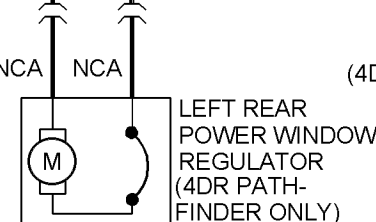

HOT AT ALL TIMES

POWER WINDOW MAIN SWITCH

POWER WINDOW AMPLIFIER

LEFT FRONT POWER WINDOW REGULATOR

RIGHT FRONT POWER WINDOW REGULATOR

RIGHT FRONT POWER WINDOW SUB-SWITCH

RIGHT REAR POWER WINDOW SUB-SWITCH (4DR PATHFINDER ONLY)

LEFT REAR POWER WINDOW SUB-SWITCH (4DR PATHFINDER ONLY)

RIGHT REAR POWER WINDOW REGULATOR (4DR PATHFINDER ONLY)

LEFT REAR POWER WINDOW REGULATOR (4DR PATHFINDER ONLY)