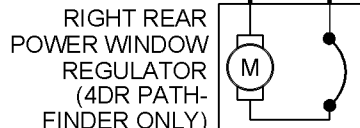

RIGHT REAR POWER WINDOW REGULATOR (4DR PATHFINDER ONLY)