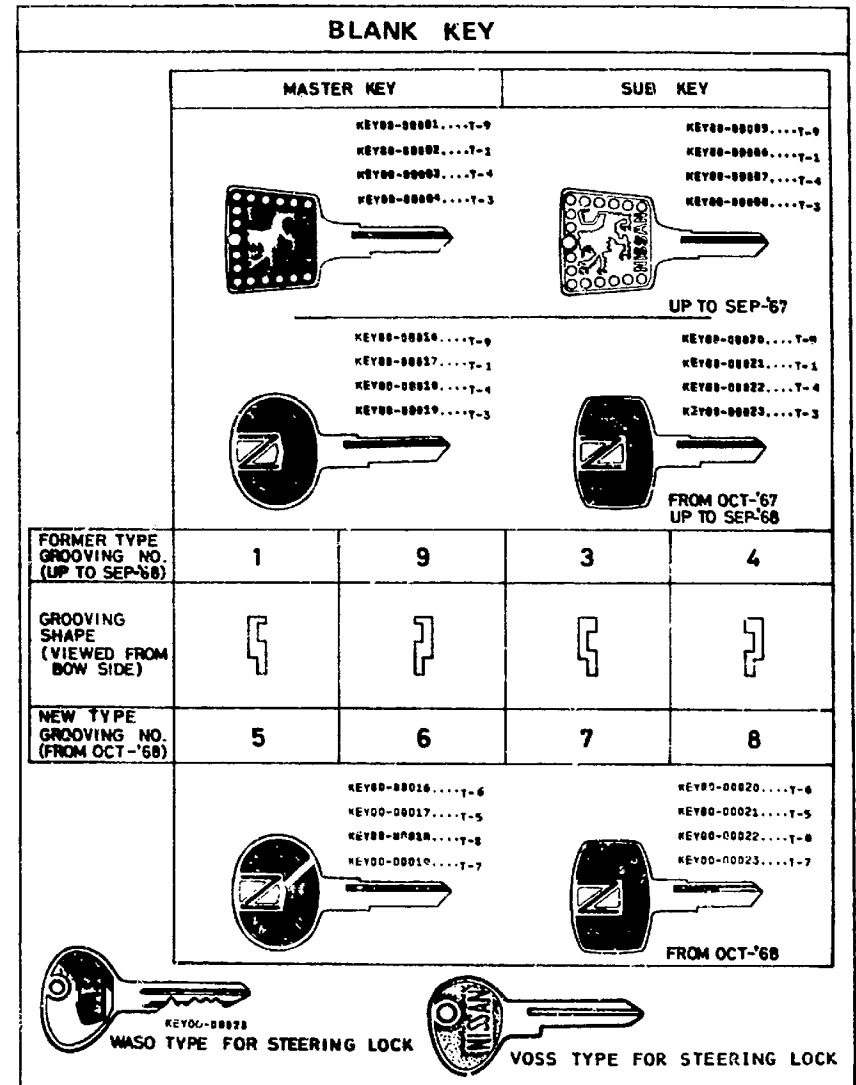

NISSAN MOTOR CO., LTD.

FIG. 62-2