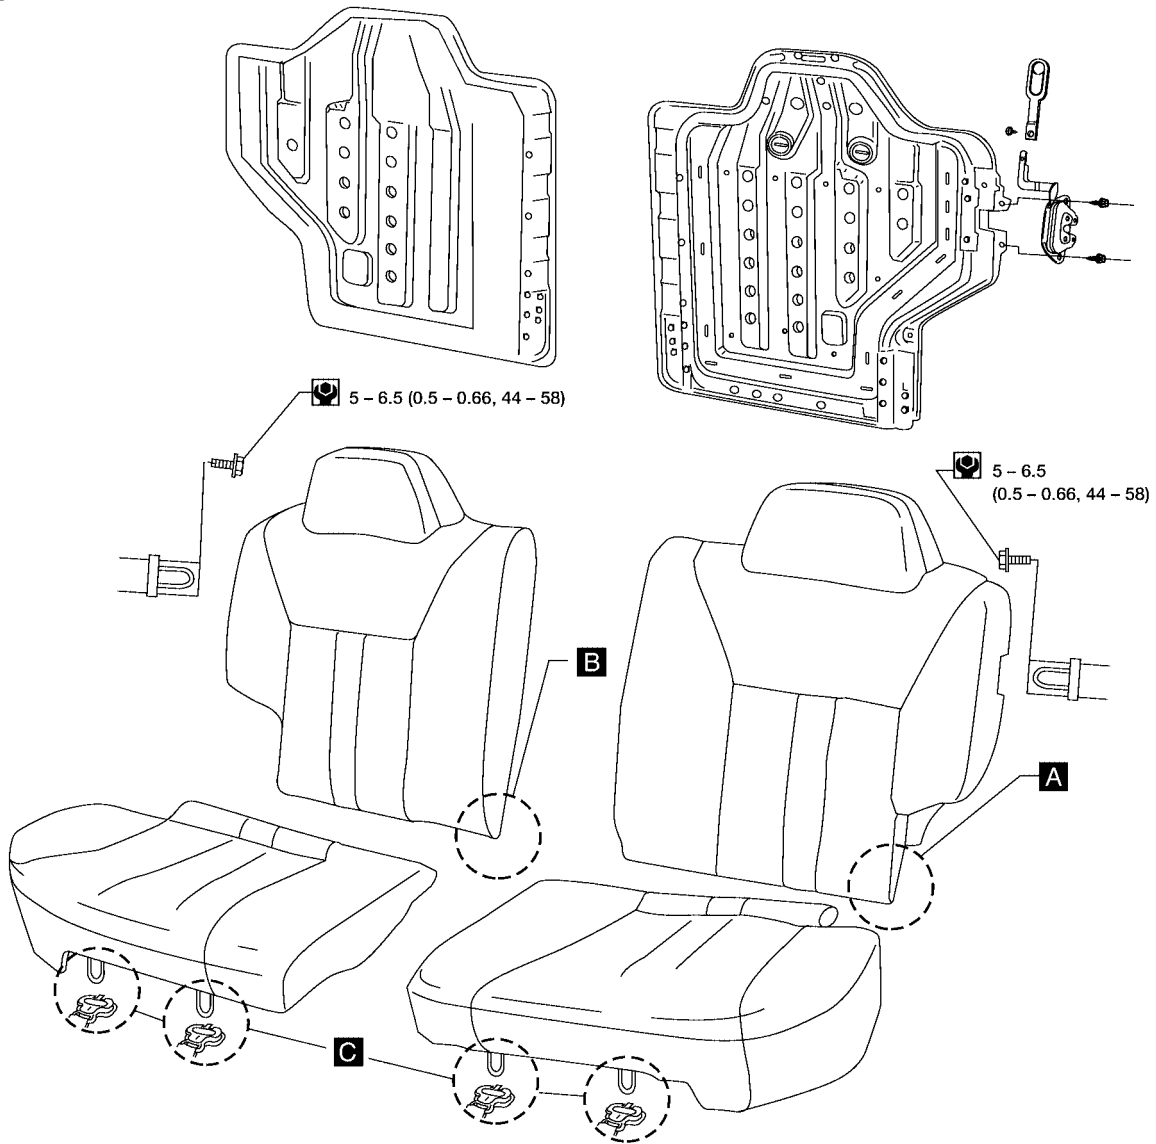

Removal and Installation

EIS0014M

- When removing and installing the seat trim, carefully handle it to keep dirt out and avoid damage.

SEC. 868 • 870

: N·m (kg·m, ft·lb)

: Grease-up point
(Do not apply too much grease as it will drip)

LIA0261E

REAR SEAT

REAR SEAT

Removal and Installation

PFP:88300

EIS0014N

SEC. 870

: N•m (kg-m, in-lb)