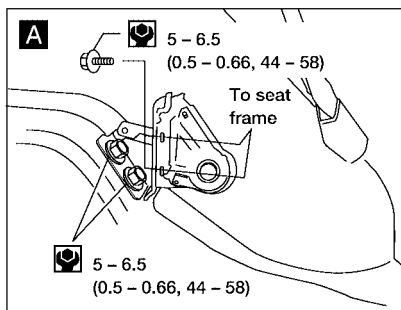

Removal and Installation

EIS0014M

- When removing and installing the seat trim, carefully handle it to keep dirt out and avoid damage.

SEC. 868 • 870

: N·m (kg·m, ft·lb)

: Grease-up point
(Do not apply too much grease as it will drip)

LIA0261E

REAR SEAT

REAR SEAT

Removal and Installation

PFP:88300

EIS0014N

SEC. 870

: N•m (kg-m, in-lb)