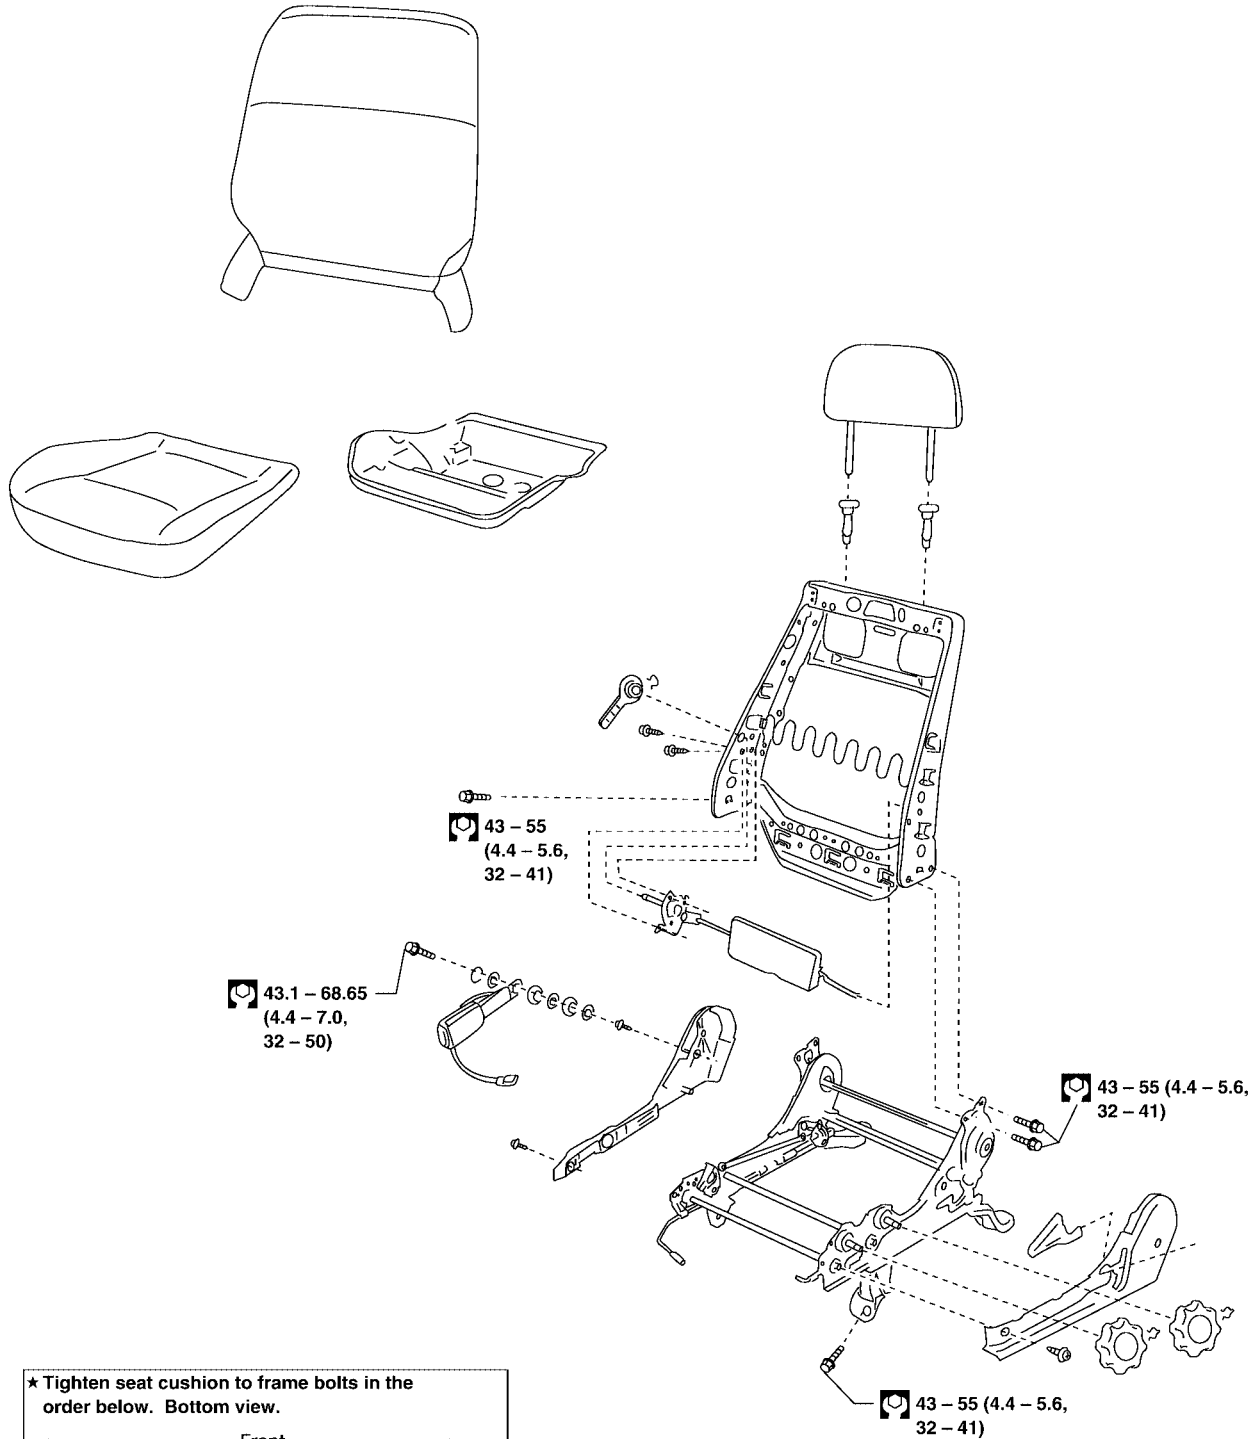

SECTION **SE** SEAT

A
B
C
D
E
F
G
H
I
J
K
L
M

CONTENTS

FRONT SEAT	2	REAR SEAT	3
Removal and Installation	2	Removal and Installation	3

SE

FRONT SEAT

FRONT SEAT

PFP:87000

Removal and Installation

EIS0014M

- When removing and installing the seat trim, carefully handle it to keep dirt out and avoid damage.

SEC. 868 • 870

: N·m (kg·m, ft·lb)

: Grease-up point
(Do not apply too much grease as it will drip)

LIA0261E

REAR SEAT

REAR SEAT

Removal and Installation

PFP:88300

EIS0014N

SEC. 870

: N•m (kg-m, in-lb)